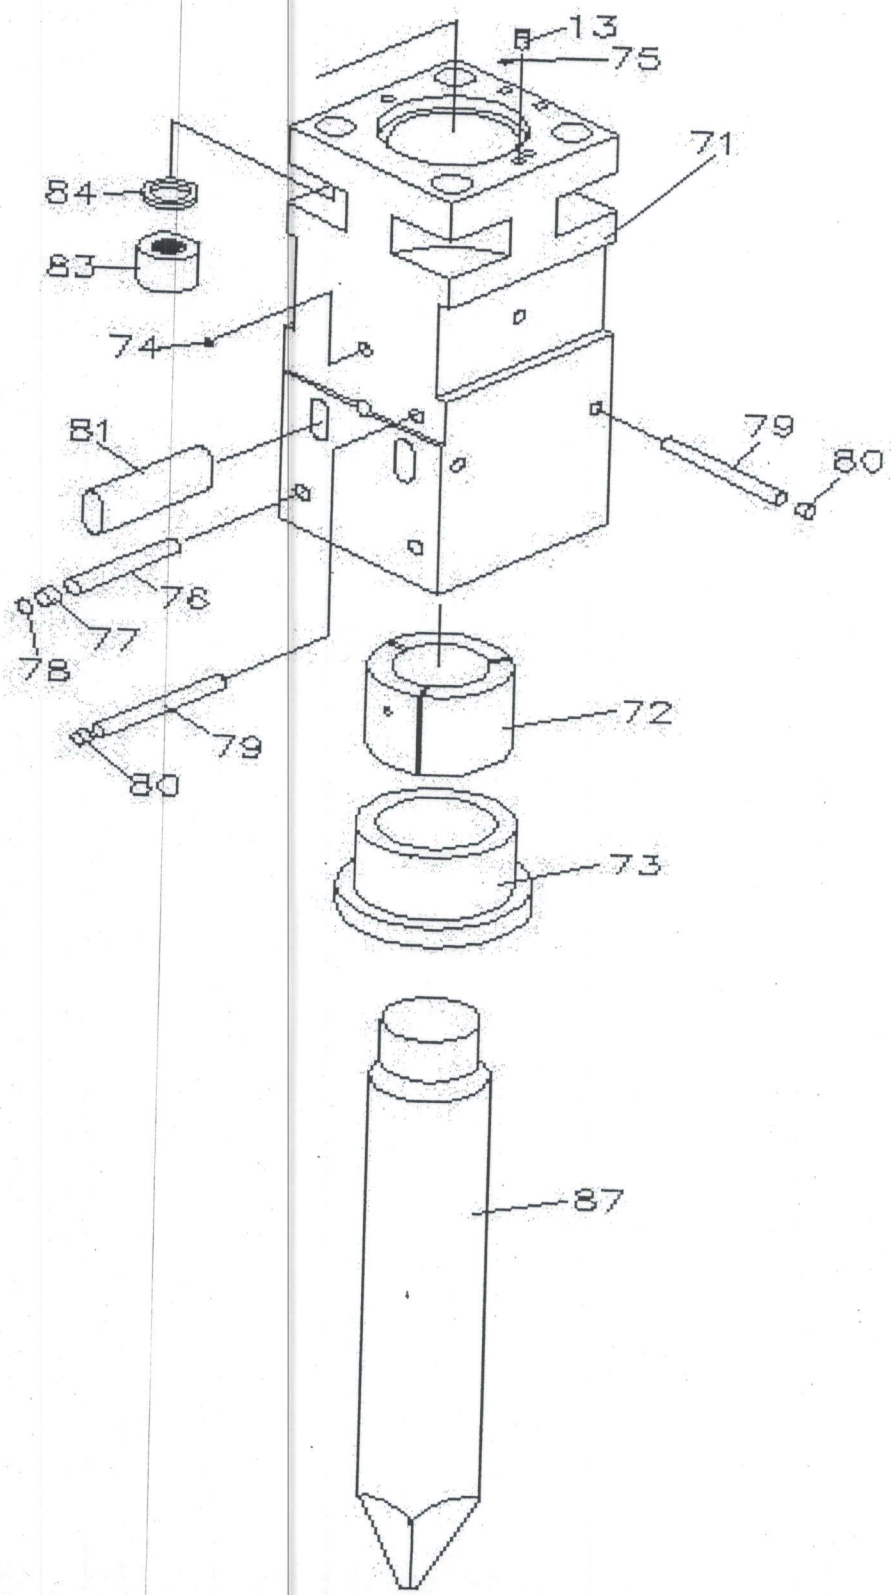

Model : UB - 316

NO	Part No.	Part name	Q'ty	Remarks
65	316BH04030	Socket bolt※	8	
66	316BH04040	O-ring※	2	
67	316BH04050	Hose※	2	
68	316BH04060	B/Head charging V/V SET※	1	
69	316BH04070	Grease Line	1	
70	316BH04080	Air plug ass'y※	1	
	316FH05000	Front head ass'y	1	
71	316FH05010	Front head	1	
72	316FH05020	Thrust bushing※	1	
73	316FH05030	Front head cover※	1	
74	316FH05040	Grease nipple※	2	Grease nipple
75	316FH05050	O-ring	2	
76	316FH05060	Front head cover pin※	2	
77	316FH05070	Rubber plug※	2	φ 30
78	316FH05080	Spring pin※	2	
79	316FH05090	Stop pin※	2	
80	316FH05100	Rubber plug※	2	φ 20
81	316FH05110	Rod pin	2	
	316TB06000	Through bolt ass'y	4	
82	316TB06010	Through bolt	4	
83	316TB06020	Round nut	4	
84	316TB06030	Through bolt washer A	4	
85	316TB06040	Hexagonal nut	4	
86	316TB06050	Through bolt washer B	4	
87	316RR07000	Rod (w) ※	1	
	316RR07001	Rod (F)		
	316RR07002	Rod (M)		
	316RR07003	Rod (C)		
	316SL00000	Seal kit	1