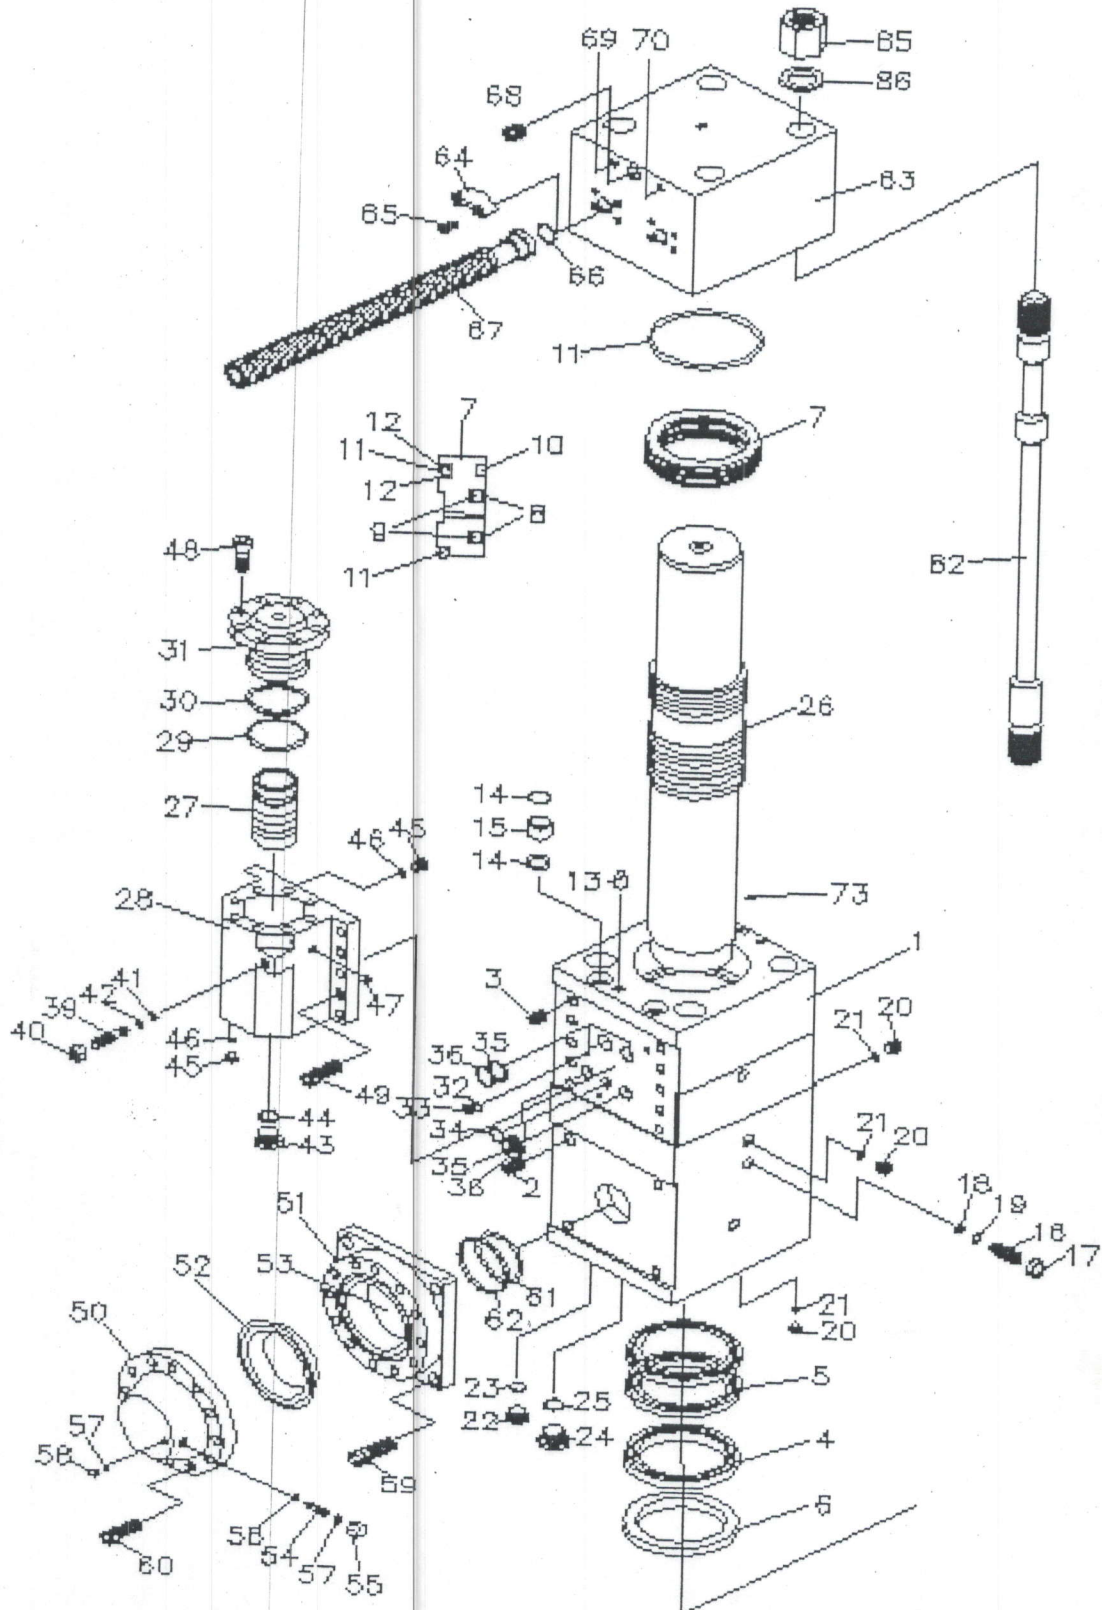

1.1 MAIN BODY ASSEMBLY

Model : UB -316

NO	Part No.	Part name	Q'ty	Remarks
	316CY01000	Cylinder ass'y	1	
1	316CY01010	Cylinder	1	
2	316CY01020	M24 heli-coil※	4	
3	316CY01030	M20 heli-coil※	10	M20*P2.5*L1.5D
4	316CY01040	U-packing	1	
5	316CY01050	Buffer ring	1	
6	316CY01060	Dust seal	1	
7	316CY01070	Seal retainer	1	
8	316CY01080	Slide packing	2	
9	316CY01090	O-ring	2	
10	316CY01100	Seal-ring	1	
11	316CY01110	O-ring	3	
12	316CY01120	Back up ring	2	
13	316CY01130	Knock pin※	3	
14	316CY01140	O-ring※	4	
15	316CY01160	Teflon bushing※	2	
16	316CY01170	Cylinder adjuster※	1	
17	316CY01180	Adjuster nut※	1	
18	316CY01190	O-ring※	1	
19	316CY01200	Back up ring※	1	
20	316CY01210	1/4 socket plug※	4	
21	316CY01220	O-ring※	4	
22	316CY01230	M24 socket plug※	1	
23	316CY01240	O-ring※	1	
24	316CY01250	1 1/4 Socket plug※	1	
25	316CY01260	O-ring※	1	
26	316CY01280	Piston	1	
	316VV02000	Valve ass'y	1	
27	316VV02010	Valve	1	
28	316VV02020	Valve housing	1	
29	316VV02030	O-ring※	1	
30	316VV02040	Back up ring※	1	
31	316VV02050	Valve cover	1	
32	316VV02060	O-ring※	2	

Model : UB - 316

NO	Part No.	Part name	Q'ty	Remarks
65	316BH04030	Socket bolt※	8	
66	316BH04040	O-ring※	2	
67	316BH04050	Hose※	2	
68	316BH04060	B/Head charging V/V SET※	1	
69	316BH04070	Grease Line	1	
70	316BH04080	Air plug ass'y※	1	
	316FH05000	Front head ass'y	1	
71	316FH05010	Front head	1	
72	316FH05020	Thrust bushing※	1	
73	316FH05030	Front head cover※	1	
74	316FH05040	Grease nipple※	2	Grease nipple
75	316FH05050	O-ring	2	
76	316FH05060	Front head cover pin※	2	
77	316FH05070	Rubber plug※	2	φ 30
78	316FH05080	Spring pin※	2	
79	316FH05090	Stop pin※	2	
80	316FH05100	Rubber plug※	2	φ 20
81	316FH05110	Rod pin	2	
	316TB06000	Through bolt ass'y	4	
82	316TB06010	Through bolt	4	
83	316TB06020	Round nut	4	
84	316TB06030	Through bolt washer A	4	
85	316TB06040	Hexagonal nut	4	
86	316TB06050	Through bolt washer B	4	
87	316RR07000	Rod (w) ※	1	
	316RR07001	Rod (F)		
	316RR07002	Rod (M)		
	316RR07003	Rod (C)		
	316SL00000	Seal kit	1	