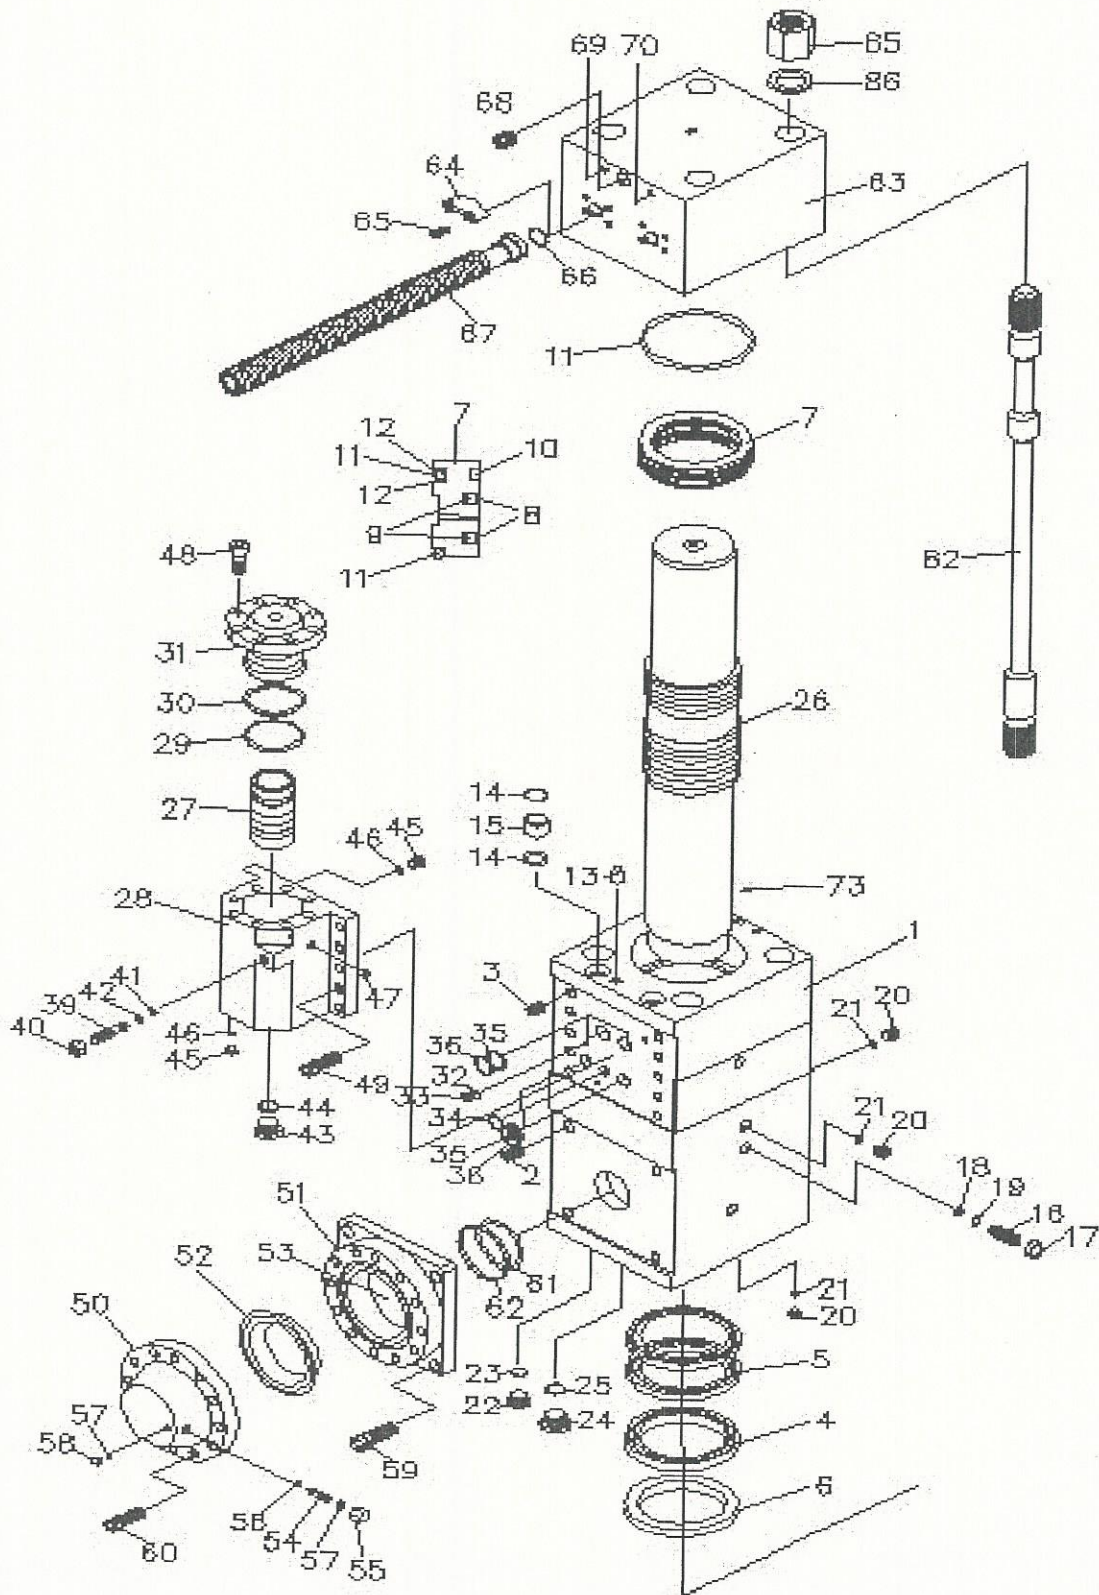

1.1 MAIN BODY ASSEMBLY

Model : UB-314

NO	Part No.	Part name	Q'ty	Remarks
	314CY01000	Cylinder ass'y	1	
1	314CY01010	Cylinder	1	
2	314CY01020	M24 heli-coil	4	
3	314CY01030	M20 heli-coil	10	
4	314CY01040	U-packing	1	
5	314CY01050	Buffer ring	1	
6	314CY01060	Dust seal	1	
7	314CY01070	Seal retainer	1	
8	314CY01080	Slide packing	2	
9	314CY01090	O-ring	2	
10	314CY01100	Seal-ring	1	
11	314CY01110	O-ring	3	
12	314CY01120	Back up ring	2	
13	314CY01130	Knock pin	3	
14	314CY01140	O-ring	4	
15	314CY01160	Teflon bushing	2	
16	314CY01170	Cylinder adjuster	1	
17	314CY01180	Adjuster nut	1	
18	314CY01190	O-ring	1	
19	314CY01200	Back up ring	1	
20	314CY01210	1/4 socket plug	4	
21	314CY01220	O-ring	4	
22	314CY01230	M24 socket plug	1	
23	314CY01240	O-ring	1	
24	314CY01250	7/8" Socket plug	1	
25	314CY01260	O-ring	1	
26	314CY01280	Piston	1	
	314VV02000	Valve ass'y	1	
27	314VV02010	Valve	1	
28	314VV02020	Valve housing	1	
29	314VV02030	O-ring	1	
30	314VV02040	Back up ring	1	
31	314VV02050	Valve cover	1	
32	314VV02060	O-ring	2	
33	314VV02061	O-ring	2	