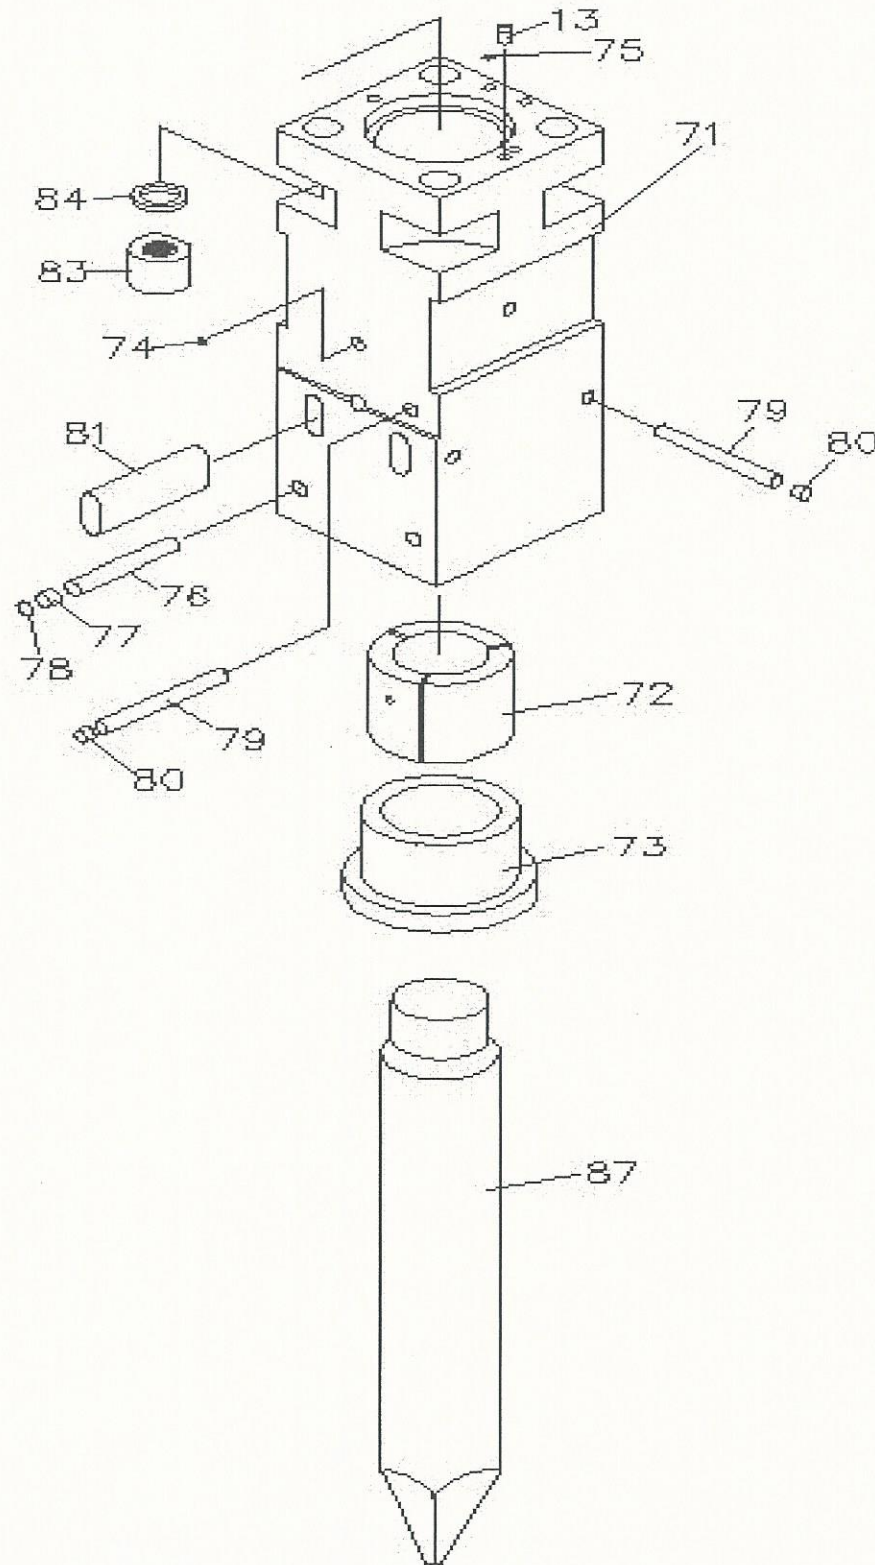

NO	Part No.	Part name	Q'ty	Remarks
34	314VV02070	Back up ring	2	
35	314VV02080	O-ring	4	
36	314VV02081	Back up ring	4	
39	314VV02090	Valve adjuster	1	
40	314VV02100	Adjuster nut	1	
41	314VV02110	O-ring	1	
42	314VV02120	Back up ring	1	
43	314VV02130	1" socket plug	1	
44	314VV02140	O-ring	1	
45	314VV02150	1/4 socket plug	2	
46	314VV02160	O-ring	2	
47	314VV02170	Hollow plug	1	
48	314VV02180	Valve cover bolt	8	
49	314VV02190	Valve housing bolt	10	
	314AC03000	Accumulator ass'y	1	
50	314AC03010	Accumulator cover	1	
51	314AC03020	Accumulator body	1	
52	314AC03030	Diaphragm	1	
53	314AC03040	Holder ass'y	1	
54	314AC03050	Charging valve	1	
55	314AC03060	Charging valve cap	1	
56	314AC03070	O-ring	1	
57	314AC03080	O-ring	2	
58	314AC03090	Accumulator plug	1	
59	314AC03100	Acc. body bolt	4	
60	314AC03110	Acc. cover bolt	12	
61	314AC03120	O-ring	1	
62	314AC03130	Back up ring	1	
	314BC04000	Back head ass'y	1	
63	314BH04010	Back head	1	
64	314BH04020	Flange adapter	4	
65	314BC04030	Socket bolt	8	

4

Model : UB-314