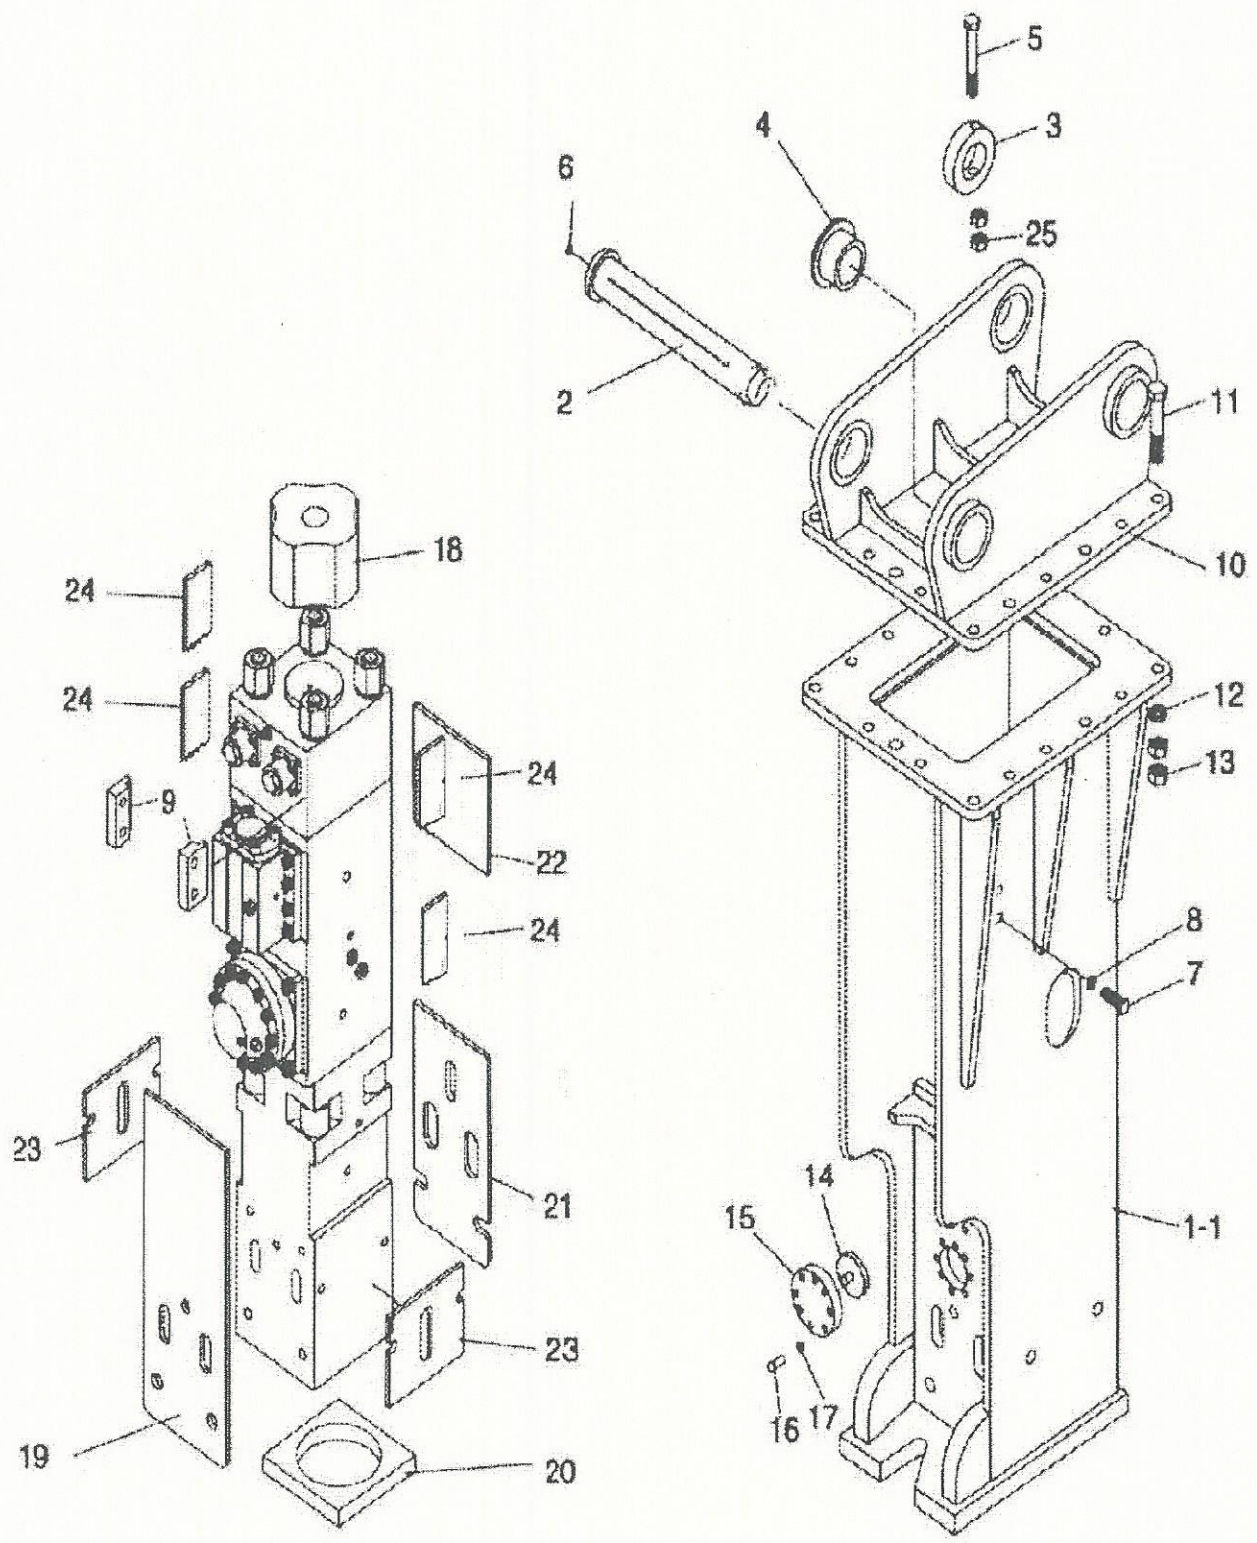

2.1 CRADLE TYPE BRACKET (BOX TYPE)

No.	Part No.	Part Name	Q'ty	Remarks
	314BO0000	Bracket ass'y	1	
1	314BO0001	Bracket, main	1	
2	314BO0002	Bracket pin	2	
3	314BG0003	Bracket stop ring	2	
4	314BG0004	Bracket bush	4	
5	314BG0005	Stopping bolt	2	
6	314BG0006	Grease nipple	4	
7	314BT0007	Spacer bolt	4	
8	314BT0008	Spring washer	4	5.9t
9	314BO0009	Spacer	2	
10	314BO0010	Mounting cap	1	
11	314BO0011	Mounting cap bolt	16	
12	314BO0012	Spring washer	16	7.5t
13	314BO0013	Mounting cap nut	32	
14	314BO0014	Damper	1	
15	314BO0015	Damper cover	1	
16	314BO0016	Damper cover bolt	8	
17	314BO0017	Spring washer	8	5.9t
18	314BO0018	Top damper	-	
19	314BO0019	Front damper	1	
20	314BO0020	Bottom damper	1	
21	314BO0021	Rear damper(1)	1	
22	314BO0030	URETAN PAD	1	15t
23	314BO0023	Side damper(1)	2	
24	314BO0030	URETAN PAD	4	15t
25	314BO0025	Stopping nut	4