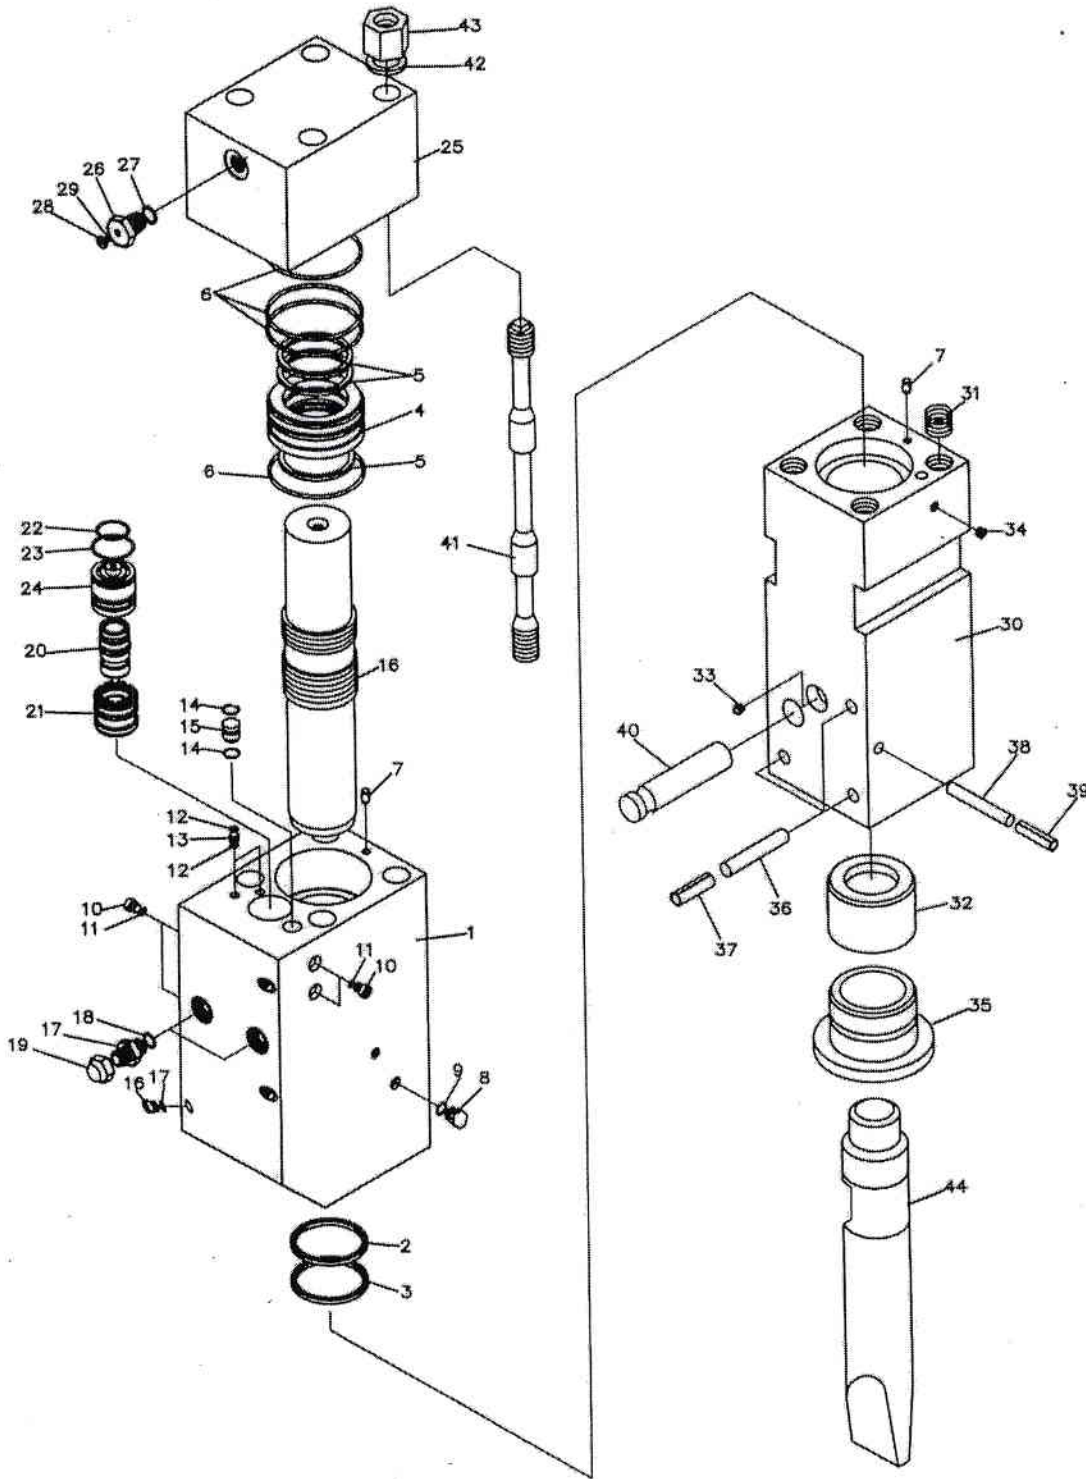

1.1 MAIN BODY ASSEMBLY

Model : UB-302

NO	Part No.	Part name	Q'ty	Remarks
	302CY0100	Cylinder ass'y	1	
1	302CY0101	Cylinder	1	
2	302CY0102	U-packing	1	ISI 55 * 65 * 6
3	302CY0103	Dust seal	1	DSI 55 * 63 * 5 * 6.5
4	302CY0104	Seal retainer	1	
5	302CY0105	U-packing	3	ISI 53 * 63 * 6
6	302CY0106	O-ring	4	1BG 75
7	302CY0107	Knock pin	2	
8	302CY0108	Air plug	1	
9	302CY0109	O-ring	1	1BP 14
10	302CY0110	1/4"Socket plug	7	
11	302CY0111	O-ring	7	1BP 11
12	302CY0112	O-ring	4	1BP 6
13	302CY0113	Teflon plug	2	φ 9 * 12.7
14	302CY0114	O-ring	2	1BP 16
15	302CY0115	Teflon plug	1	φ 20 * 15
16	302CY0116	Piston	1	
17	302CY0117	Adapter	2	
18	302CY0118	O-ring	2	1BP 18
19	302CY0119	Union cap	2	
45	302CY0120	Cylinder adjust	1	
46	302CY0121	Adjuster nut	1	
47	302CY0122	O-ring	1	
	302VV0200	Valve ass'y	1	
20	302VV0201	Valve	1	
21	302VV0202	Sleeve	1	
22	302VV0203	O-ring	1	1BG 30
23	302VV0204	O-ring	1	1BP 36
24	302VV0205	Valve cover	1	
	302BH0300	Back head ass'y	1	
25	302BH0301	Back head	1	
26	302BH0302	B/H charging valve	1	
27	302BH0303	O-ring	1	1BP 18
28	302BH0304	Charging valve cap	1	
29	302BH0305	O-ring	1	1BP 6

2.1 BOX TYPE BRACKET

No.	Part No.	Part Name	Q'ty	Remarks
	302BB0000	Bracket assy	1	
1	302BB0001	Bracket, main	1	
2	302BB0002	Bracket, pin	2	
3	302BB0003	Bracket stop ring	2	
4	302BB0004	Bracket bush	4	
5	302BB0005	Stopping bolt	2	
6	302BB0006	Grease nipple	2	
7	302BB0007	Spacer bolt	2	M20 * P2.5 * L30
8	302BB0008	Spring washer	2	5.1t
9	302BB0009	Spacer	2	
10	302BB0010	Mounting cap	1	
11	302BB0011	Mounting cap bolt	12	M20 * P2 * L70
12	302BB0012	Spring washer	12	5.1t
13	302BB0013	Mounting cap nut	24	M20 * P2 * 16t
14	302BB0014	Damper	1	
15	302BB0015	Damper cover	1	
16	302BB0016	Damper cover bolt	8	M12 * P1.75 * L30
17	302BB0017	Spring washer	8	3t
18	302BB0018	Top damper	1	
19	302BB0019	Setup damper	2	
20	302BB0020	Rear damper	3	
21	302BB0021	Stopping nut	4	
	302SL0000	Seal kit	1	
	302TL0000	Tool set	1	
	GC0000	GAS CHARGING KIT	1	
	GS00002	Sticker 2 (GREESE)	1	