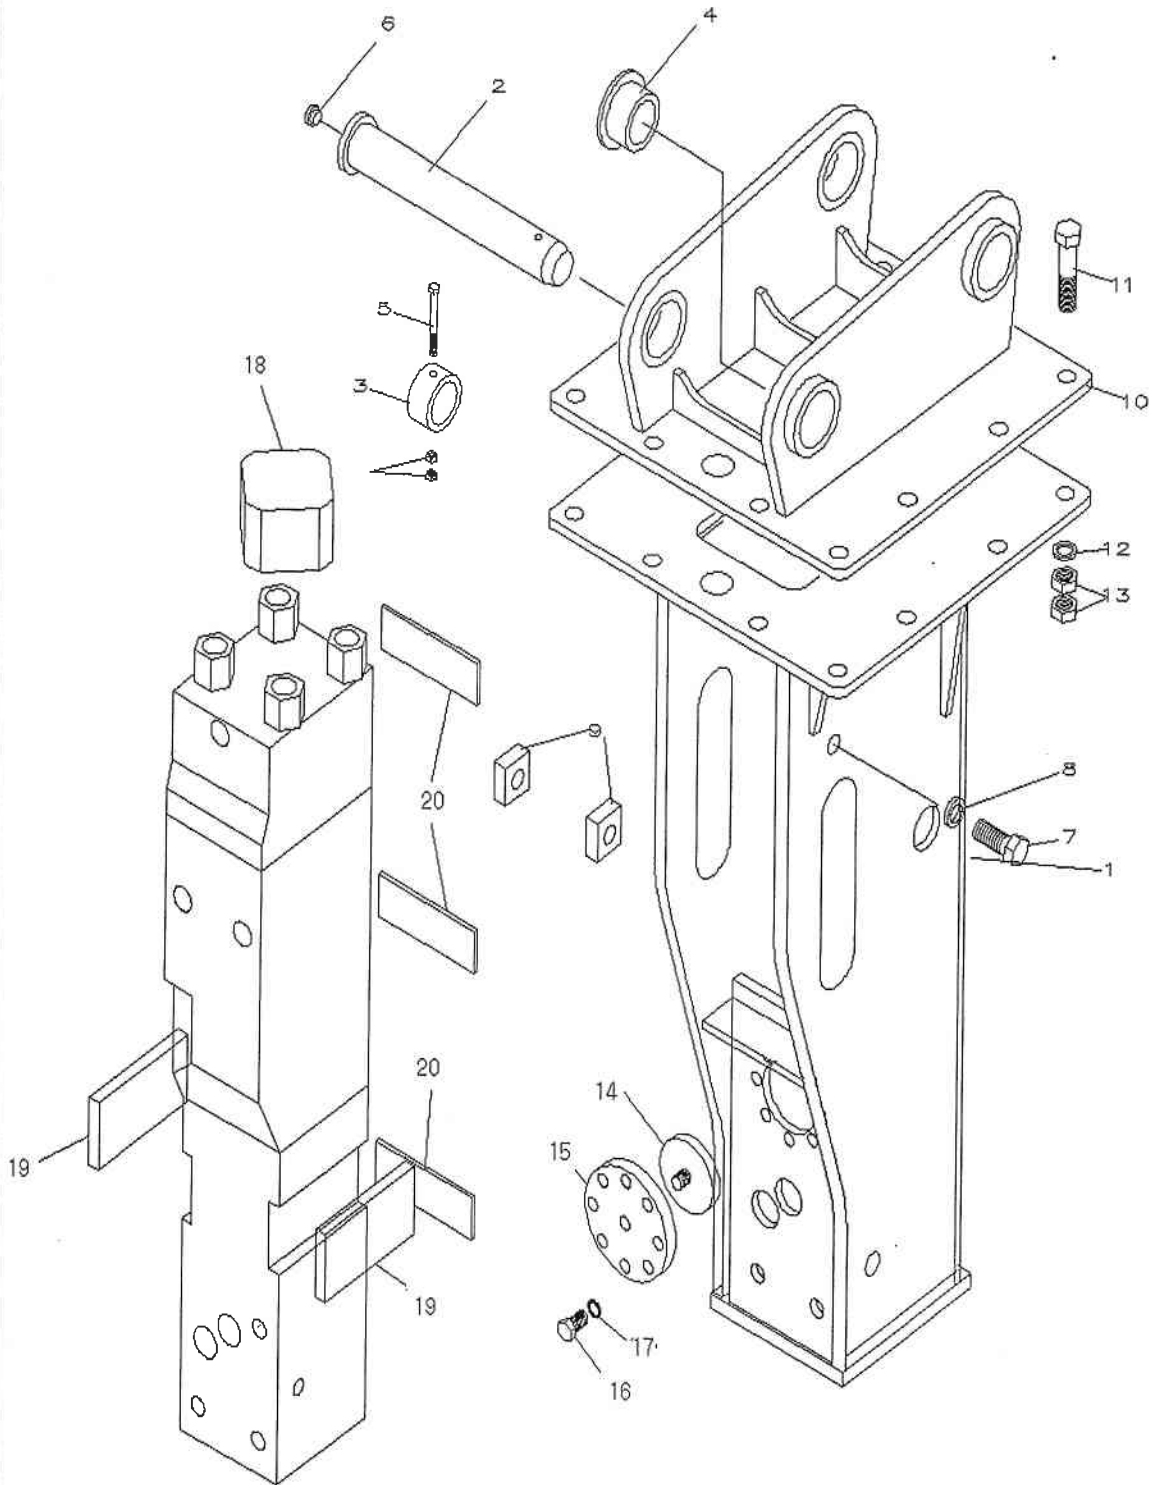

1.1 MAIN BODY ASSEMBLY

Model : UB-302

NO	Part No.	Part name	Q'ty	Remarks
	302CY0100	Cylinder ass'y	1	
1	302CY0101	Cylinder	1	
2	302CY0102	U-packing	1	ISI 55 * 65 * 6
3	302CY0103	Dust seal	1	DSI 55 * 63 * 5 * 6.5
4	302CY0104	Seal retainer	1	
5	302CY0105	U-packing	3	ISI 53 * 63 * 6
6	302CY0106	O-ring	4	1BG 75
7	302CY0107	Knock pin	2	
8	302CY0108	Air plug	1	
9	302CY0109	O-ring	1	1BP 14
10	302CY0110	1/4"Socket plug	7	
11	302CY0111	O-ring	7	1BP 11
12	302CY0112	O-ring	4	1BP 6
13	302CY0113	Teflon plug	2	φ 9 * 12.7
14	302CY0114	O-ring	2	1BP 16
15	302CY0115	Teflon plug	1	φ 20 * 15
16	302CY0116	Piston	1	
17	302CY0117	Adapter	2	
18	302CY0118	O-ring	2	1BP 18
19	302CY0119	Union cap	2	
45	302CY0120	Cylinder adjust	1	
46	302CY0121	Adjuster nut	1	
47	302CY0122	O-ring	1	
	302VV0200	Valve ass'y	1	
20	302VV0201	Valve	1	
21	302VV0202	Sleeve	1	
22	302VV0203	O-ring	1	1BG 30
23	302VV0204	O-ring	1	1BP 36
24	302VV0205	Valve cover	1	
	302BH0300	Back head ass'y	1	
25	302BH0301	Back head	1	
26	302BH0302	B/H charging valve	1	
27	302BH0303	O-ring	1	1BP 18
28	302BH0304	Charging valve cap	1	
29	302BH0305	O-ring	1	1BP 6

2.1 BOX TYPE BRACKET

No.	Part No.	Part Name	Q'ty	Remarks
	302BB0000	Bracket assy	1	
1	302BB0001	Bracket, main	1	
2	302BB0002	Bracket, pin	2	
3	302BB0003	Bracket stop ring	2	
4	302BB0004	Bracket bush	4	
5	302BB0005	Stopping bolt	2	
6	302BB0006	Grease nipple	2	
7	302BB0007	Spacer bolt	2	M20 * P2.5 * L30
8	302BB0008	Spring washer	2	5.1t
9	302BB0009	Spacer	2	
10	302BB0010	Mounting cap	1	
11	302BB0011	Mounting cap bolt	12	M20 * P2 * L70
12	302BB0012	Spring washer	12	5.1t
13	302BB0013	Mounting cap nut	24	M20 * P2 * 16t
14	302BB0014	Damper	1	
15	302BB0015	Damper cover	1	
16	302BB0016	Damper cover bolt	8	M12 * P1.75 * L30
17	302BB0017	Spring washer	8	3t
18	302BB0018	Top damper	1	
19	302BB0019	Setup damper	2	
20	302BB0020	Rear damper	3	
21	302BB0021	Stopping nut	4	
	302SL0000	Seal kit	1	
	302TL0000	Tool set	1	
	GC0000	GAS CHARGING KIT	1	
	GS00002	Sticker 2 (GREESE)	1	