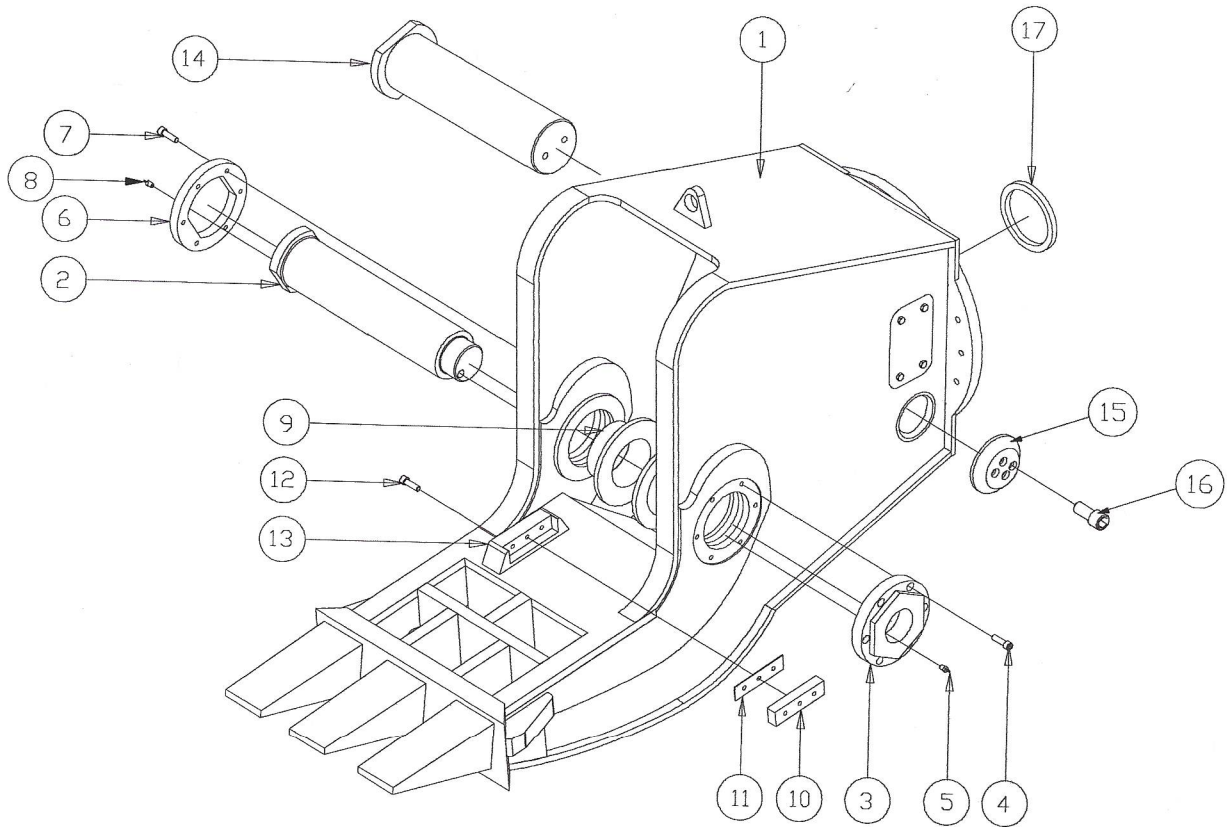

URC132RR MAIN BODY ASSEMBLE

URC132RR ROTATOR ASSEMBLY

URC132RR ROTATOR ASSEMBLY

1/2

PART LIST				
ITEM	PART NAME	PART NO	SPEC	QTY
1	MAIN BODY UPPER PLATE	UR132-R001		1
2	JOINT SHAFT	UR132-R002		1
3	JOINT SHAFT O-RING	UR132-R003	BP47	2
4	JOINT CYLINDER	UR132-R004		1
5	JOINT NIPPLE	UR132-R005	PT1" x#1004	2
6	JOINT SHAFT UPPER COLLER	UR132-R006		1
7	JOINT SEAL KIT	UR132-R007	MSB90	1kit
8	JOINT O-RING	UR132-R008	BP90	2
9	JOINT SHAFT BOTTOM COLLAR	UR132-R009		1
10	SNAP-RING	UR132-R010	C85	1
11	BRACKET UPPER PLATE	UR132-R011		1
12	SWING BEARRING	UR132-R012	800x70	1
13	BOTTOM BOLT	UR132-R013	M20x90	40
14	UPPER BOLT	UR132-R014	HEX M20x90	40
15	GREASE NIPPLE	UR132-R015	1/8"	1
16	SPEED UP V/V	UR132-R016		1
17	SPEED UP V/V BASE	UR132-R017		1
18	MAIN HOSE HOLDER	UR132-R018		2
19	MAIN HOSE NIPPLE	UR132-R019	1" x #4	1
20	HOSE FRANGE	UR132-R020		2
21	HOSE FRANGE BOLT	UR132-R021	M10x35L	8
22	SPEED UP V/V BOLT	UR132-R022	M16-120L	7
23	HYDRAULIC MOTOR	UR132-R023	DMT-500	1
24	PINION GEAR	UR132-R024		1
25	PINION GEAR LOCK BOLT	UR132-R025	M12z30L	1
26	NUT	UR132-R026	M14	8
27	BRAKE VALVE	UR132-R027		1
28	BRAKE VALVE NIPPLE	UR132-R028	1/2"	2
29	MOTOR LINE HOSE	UR132-R029	1/2"	2

URC132RR ARM BODY ASSEMBLE

URC132RR ARM BODY

PART LIST				
ITEM	PART NAME	PART NO	SPEC	QTY
1	ARM BODY	UR132-A001		1
2	ARM MAIN BUSH	UR132-A002		2
3	BLADE	UR132-A003		1
4	BLADE SHIM	UR132-A004		1
5	BLADE HOUSING	UR132-A005		1
6	" BOLT	UR132-A006	M14x50L	3
7	ARM PIN	UR132-A007		1
8	ARM SIDE BUSH	UR132-A008		2
9	ARM PIN CAP	UR132-A009		1
10	" BOLT	UR132-A010	M12x35L	2
11	BOLT ON TOOTH PLATE	UR132-A011		1
12	BOLT ON TOOTH PLATE BOLT	UR132-A012	M30x70L	8
13	" WASHER	UR132-A013		8
14				
15				
16				
17				
18				
19				
20				
21				
22				
23				
24				
25				