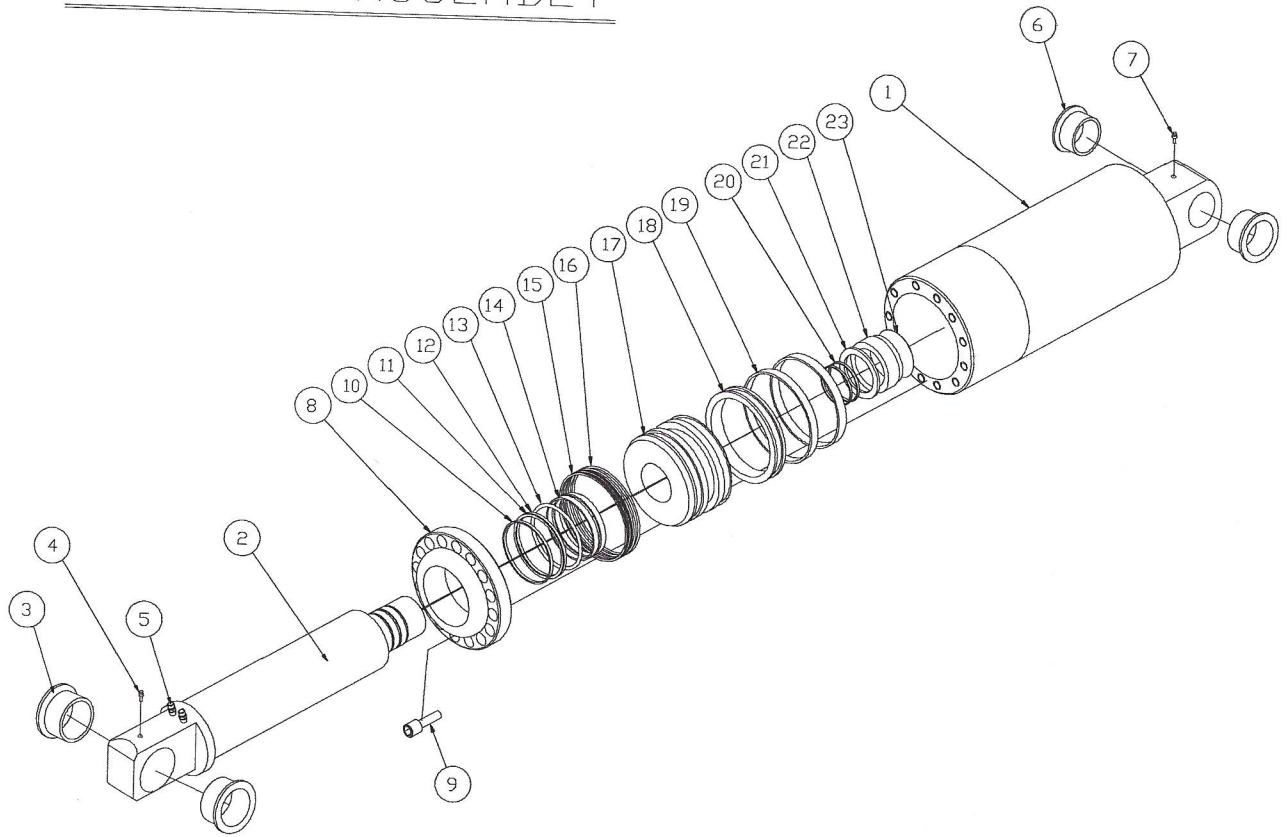

CYLINDER ASSEMBLY

PART LIST

ITEM	PART NAME	PART NO	SPEC	QTY
1	CYLINDER TUBE	UR132-C001		1
2	ROD	UR132-C002		1
3	ROD BUSH	UR132-C003		2
4	GREASE NIPPLE	UR132-C004	PT 1/8"	1
5	LINE NIPPLE	UR132-C005	1"x#1004	2
6	CYLINDER HOLDER BUSH	UR132-C006		2
7	GREASE NIPPLE	UR132-C007	PT 1/8"	1
8	CYLINDER CAP	UR132-C008		1
9	CYLINDER CAP BOLT	UR132-C009	M20x55L	18
10	DUST SEAL	UR132-C010	180X193x7	1
11	ROD SEAL BACKUP RING	UR132-C011	180x200x3	1
12	ROD SEAL	UR132-C012	180x200x12	1
13	ROD SEAL	UR132-C013	180x195x8.1	1
14	ROD WEAR RING	UR132-C014	180x188x25	2
15	CYLINDER CAP O-RING B/R	UR132-C015	BG210	2
16	CYLINDER CAP O-RING	UR132-C016	210x220x1.9	2