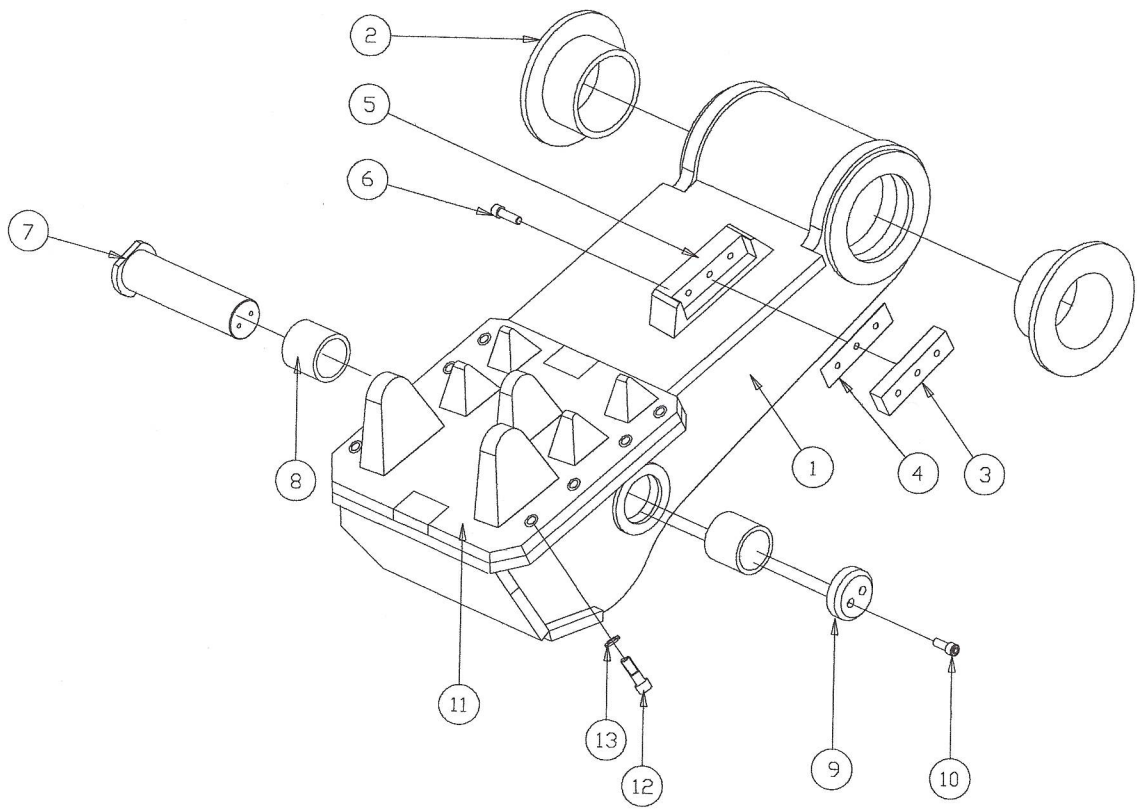

URC132RR MAIN BODY ASSEMBLE

URC132RR ROTATOR ASSEMBLY

URC132RR ROTATOR ASSEMBLY

1/2

PART LIST				
ITEM	PART NAME	PART NO	SPEC	QTY
1	MAIN BODY UPPER PLATE	UR132-R001		1
2	JOINT SHAFT	UR132-R002		1
3	JOINT SHAFT O-RING	UR132-R003	BP47	2
4	JOINT CYLINDER	UR132-R004		1
5	JOINT NIPPLE	UR132-R005	PT1" x#1004	2
6	JOINT SHAFT UPPER COLLER	UR132-R006		1
7	JOINT SEAL KIT	UR132-R007	MSB90	1kit
8	JOINT O-RING	UR132-R008	BP90	2
9	JOINT SHAFT BOTTOM COLLAR	UR132-R009		1
10	SNAP-RING	UR132-R010	C85	1
11	BRACKET UPPER PLATE	UR132-R011		1
12	SWING BEARRING	UR132-R012	800x70	1
13	BOTTOM BOLT	UR132-R013	M20x90	40
14	UPPER BOLT	UR132-R014	HEX M20x90	40
15	GREASE NIPPLE	UR132-R015	1/8"	1
16	SPEED UP V/V	UR132-R016		1
17	SPEED UP V/V BASE	UR132-R017		1
18	MAIN HOSE HOLDER	UR132-R018		2
19	MAIN HOSE NIPPLE	UR132-R019	1" x #4	1
20	HOSE FRANGE	UR132-R020		2
21	HOSE FRANGE BOLT	UR132-R021	M10x35L	8
22	SPEED UP V/V BOLT	UR132-R022	M16-120L	7
23	HYDRAULIC MOTOR	UR132-R023	DMT-500	1
24	PINION GEAR	UR132-R024		1
25	PINION GEAR LOCK BOLT	UR132-R025	M12z30L	1
26	NUT	UR132-R026	M14	8
27	BRAKE VALVE	UR132-R027		1
28	BRAKE VALVE NIPPLE	UR132-R028	1/2"	2
29	MOTOR LINE HOSE	UR132-R029	1/2"	2

URC132RR ARM BODY ASSEMBLE

URC132RR ARM BODY

PART LIST				
ITEM	PART NAME	PART NO	SPEC	QTY
1	ARM BODY	UR132-A001		1
2	ARM MAIN BUSH	UR132-A002		2
3	BLADE	UR132-A003		1
4	BLADE SHIM	UR132-A004		1
5	BLADE HOUSING	UR132-A005		1
6	" BOLT	UR132-A006	M14x50L	3
7	ARM PIN	UR132-A007		1
8	ARM SIDE BUSH	UR132-A008		2
9	ARM PIN CAP	UR132-A009		1
10	" BOLT	UR132-A010	M12x35L	2
11	BOLT ON TOOTH PLATE	UR132-A011		1
12	BOLT ON TOOTH PLATE BOLT	UR132-A012	M30x70L	8
13	" WASHER	UR132-A013		8
14				
15				
16				
17				
18				
19				
20				
21				
22				
23				
24				
25				