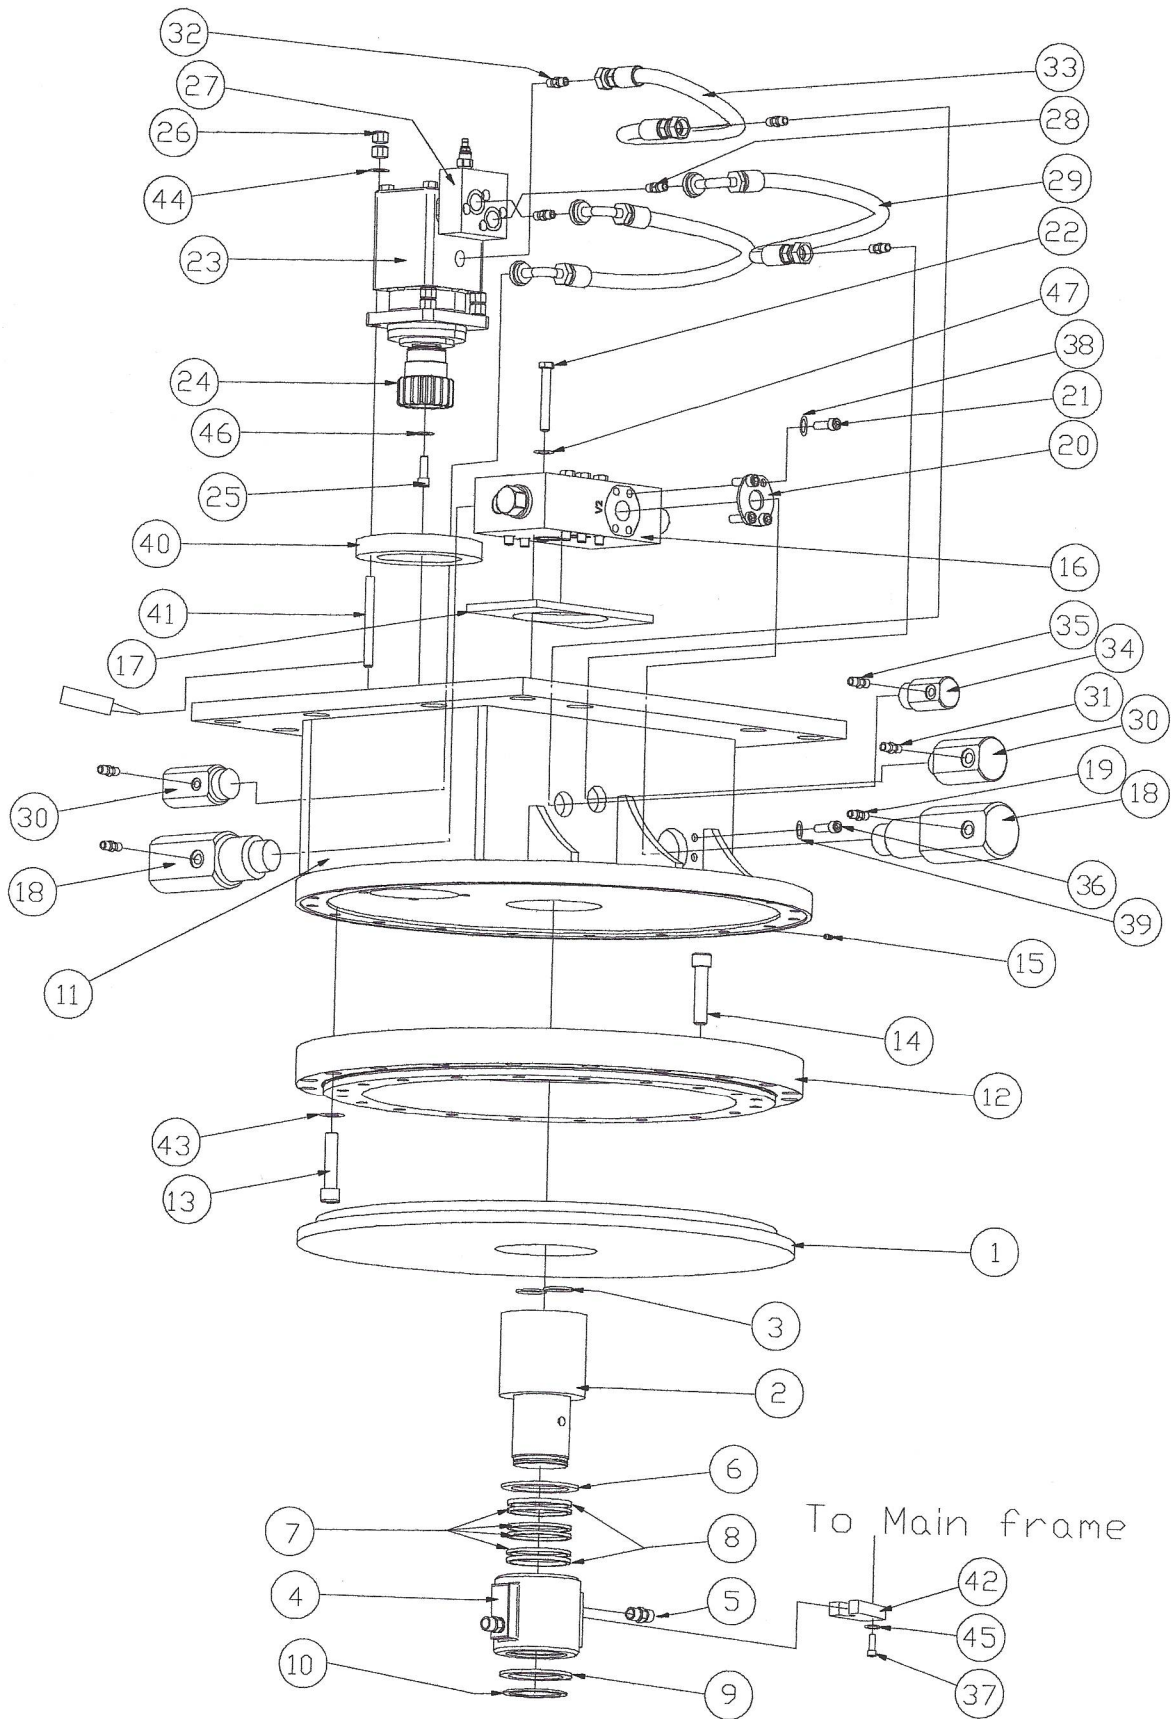

URC132RR MAIN BODY ASSEMBLE

URC132RR ROTATOR ASSEMBLY

URC132RR ROTATOR ASSEMBLY

1/2

PART LIST				
ITEM	PART NAME	PART NO	SPEC	QTY
1	MAIN BODY UPPER PLATE	UR132-R001		1
2	JOINT SHAFT	UR132-R002		1
3	JOINT SHAFT O-RING	UR132-R003	BP47	2
4	JOINT CYLINDER	UR132-R004		1
5	JOINT NIPPLE	UR132-R005	PT1" x#1004	2
6	JOINT SHAFT UPPER COLLER	UR132-R006		1
7	JOINT SEAL KIT	UR132-R007	MSB90	1kit
8	JOINT O-RING	UR132-R008	BP90	2
9	JOINT SHAFT BOTTOM COLLAR	UR132-R009		1
10	SNAP-RING	UR132-R010	C85	1
11	BRACKET UPPER PLATE	UR132-R011		1
12	SWING BEARRING	UR132-R012	800x70	1
13	BOTTOM BOLT	UR132-R013	M20x90	40
14	UPPER BOLT	UR132-R014	HEX M20x90	40
15	GREASE NIPPLE	UR132-R015	1/8"	1
16	SPEED UP V/V	UR132-R016		1
17	SPEED UP V/V BASE	UR132-R017		1
18	MAIN HOSE HOLDER	UR132-R018		2
19	MAIN HOSE NIPPLE	UR132-R019	1" x #4	1
20	HOSE FRANGE	UR132-R020		2
21	HOSE FRANGE BOLT	UR132-R021	M10x35L	8
22	SPEED UP V/V BOLT	UR132-R022	M16-120L	7
23	HYDRAULIC MOTOR	UR132-R023	DMT-500	1
24	PINION GEAR	UR132-R024		1
25	PINION GEAR LOCK BOLT	UR132-R025	M12z30L	1
26	NUT	UR132-R026	M14	8
27	BRAKE VALVE	UR132-R027		1
28	BRAKE VALVE NIPPLE	UR132-R028	1/2"	2
29	MOTOR LINE HOSE	UR132-R029	1/2"	2

URC132RR ARM BODY ASSEMBLE

URC132RR ARM BODY

PART LIST				
ITEM	PART NAME	PART NO	SPEC	QTY
1	ARM BODY	UR132-A001		1
2	ARM MAIN BUSH	UR132-A002		2
3	BLADE	UR132-A003		1
4	BLADE SHIM	UR132-A004		1
5	BLADE HOUSING	UR132-A005		1
6	" BOLT	UR132-A006	M14x50L	3
7	ARM PIN	UR132-A007		1
8	ARM SIDE BUSH	UR132-A008		2
9	ARM PIN CAP	UR132-A009		1
10	" BOLT	UR132-A010	M12x35L	2
11	BOLT ON TOOTH PLATE	UR132-A011		1
12	BOLT ON TOOTH PLATE BOLT	UR132-A012	M30x70L	8
13	" WASHER	UR132-A013		8
14				
15				
16				
17				
18				
19				
20				
21				
22				
23				
24				
25				