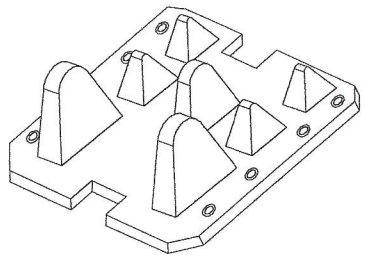

URC132RR MAIN BODY ASSEMBLE

URC132RR ROTATOR ASSEMBLY

URC132RR ROTATOR ASSEMBLY

1/2

PART LIST				
ITEM	PART NAME	PART NO	SPEC	QTY
1	MAIN BODY UPPER PLATE	UR132-R001		1
2	JOINT SHAFT	UR132-R002		1
3	JOINT SHAFT O-RING	UR132-R003	BP47	2
4	JOINT CYLINDER	UR132-R004		1
5	JOINT NIPPLE	UR132-R005	PT1" x#1004	2
6	JOINT SHAFT UPPER COLLER	UR132-R006		1
7	JOINT SEAL KIT	UR132-R007	MSB90	1kit
8	JOINT O-RING	UR132-R008	BP90	2
9	JOINT SHAFT BOTTOM COLLAR	UR132-R009		1
10	SNAP-RING	UR132-R010	C85	1
11	BRACKET UPPER PLATE	UR132-R011		1
12	SWING BEARRING	UR132-R012	800x70	1
13	BOTTOM BOLT	UR132-R013	M20x90	40
14	UPPER BOLT	UR132-R014	HEX M20x90	40
15	GREASE NIPPLE	UR132-R015	1/8"	1
16	SPEED UP V/V	UR132-R016		1
17	SPEED UP V/V BASE	UR132-R017		1
18	MAIN HOSE HOLDER	UR132-R018		2
19	MAIN HOSE NIPPLE	UR132-R019	1" x #4	1
20	HOSE FRANGE	UR132-R020		2
21	HOSE FRANGE BOLT	UR132-R021	M10x35L	8
22	SPEED UP V/V BOLT	UR132-R022	M16-120L	7
23	HYDRAULIC MOTOR	UR132-R023	DMT-500	1
24	PINION GEAR	UR132-R024		1
25	PINION GEAR LOCK BOLT	UR132-R025	M12z30L	1
26	NUT	UR132-R026	M14	8
27	BRAKE VALVE	UR132-R027		1
28	BRAKE VALVE NIPPLE	UR132-R028	1/2"	2
29	MOTOR LINE HOSE	UR132-R029	1/2"	2

URC132RR ARM BODY ASSEMBLE

URC132RR ARM BODY

PART LIST				
ITEM	PART NAME	PART NO	SPEC	QTY
1	ARM BODY	UR132-A001		1
2	ARM MAIN BUSH	UR132-A002		2
3	BLADE	UR132-A003		1
4	BLADE SHIM	UR132-A004		1
5	BLADE HOUSING	UR132-A005		1
6	" BOLT	UR132-A006	M14x50L	3
7	ARM PIN	UR132-A007		1
8	ARM SIDE BUSH	UR132-A008		2
9	ARM PIN CAP	UR132-A009		1
10	" BOLT	UR132-A010	M12x35L	2
11	BOLT ON TOOTH PLATE	UR132-A011		1
12	BOLT ON TOOTH PLATE BOLT	UR132-A012	M30x70L	8
13	" WASHER	UR132-A013		8
14				
15				
16				
17				
18				
19				
20				
21				
22				
23				
24				
25				