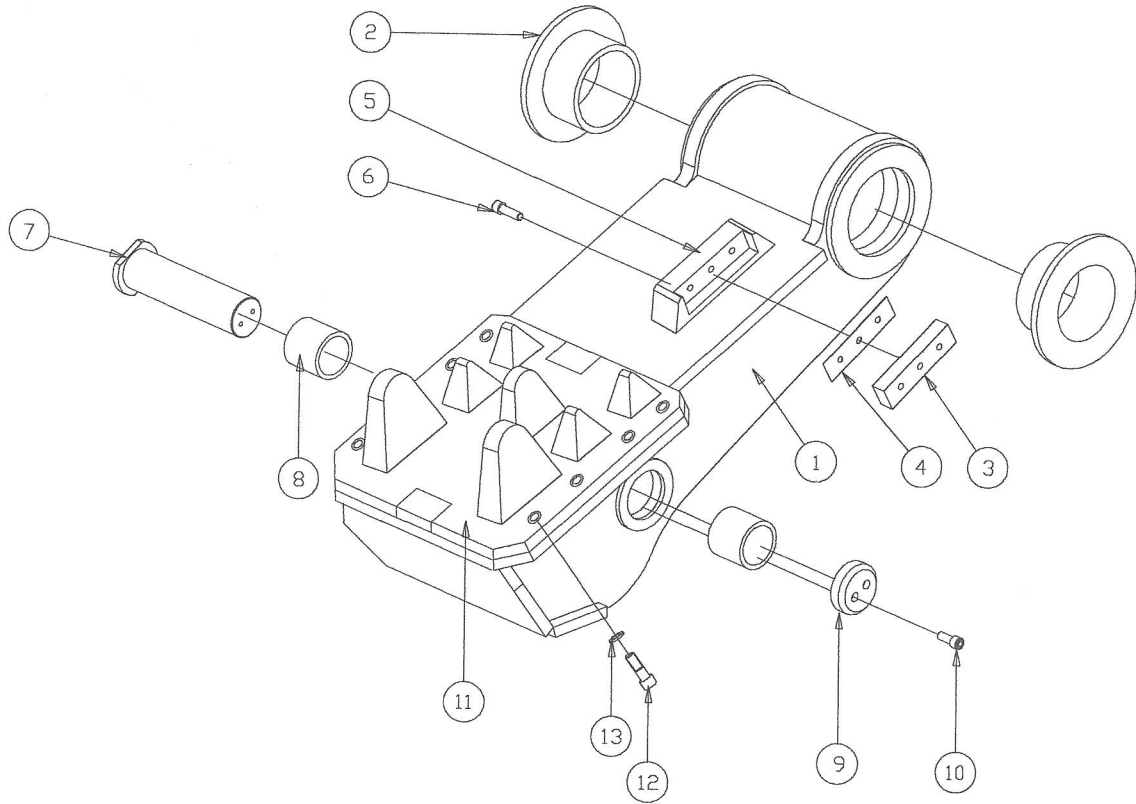

# PART LIST

FOR URC132RR

PART LIST			
ITEM	PART NAME		QTY
1	UPPER BRACKET		1
2	MAIN BODY		1
3	ARM BODY		1
4	CYLINDER		1
5	BOLT ON TOOTH PLATE		1

# URC132RR MAIN BODY ASSEMBLY

# URC132RR ROTATOR ASSEMBLY

1/2

PART LIST				
ITEM	PART NAME	PART NO	SPEC	QTY
1	MAIN BODY UPPER PLATE	UR132-R001		1
2	JOINT SHAFT	UR132-R002		1
3	JOINT SHAFT O-RING	UR132-R003	BP47	2
4	JOINT CYLINDER	UR132-R004		1
5	JOINT NIPPLE	UR132-R005	PT1" x#1004	2
6	JOINT SHAFT UPPER COLLER	UR132-R006		1
7	JOINT SEAL KIT	UR132-R007	MSB90	1kit
8	JOINT O-RING	UR132-R008	BP90	2
9	JOINT SHAFT BOTTOM COLLAR	UR132-R009		1
10	SNAP-RING	UR132-R010	C85	1
11	BRACKET UPPER PLATE	UR132-R011		1
12	SWING BEARRING	UR132-R012	800x70	1
13	BOTTOM BOLT	UR132-R013	M20x90	40
14	UPPER BOLT	UR132-R014	HEX M20x90	40
15	GREASE NIPPLE	UR132-R015	1/8"	1
16	SPEED UP V/V	UR132-R016		1
17	SPEED UP V/V BASE	UR132-R017		1
18	MAIN HOSE HOLDER	UR132-R018		2
19	MAIN HOSE NIPPLE	UR132-R019	1" x #4	1
20	HOSE FRANGE	UR132-R020		2
21	HOSE FRANGE BOLT	UR132-R021	M10x35L	8
22	SPEED UP V/V BOLT	UR132-R022	M16-120L	7
23	HYDRAULIC MOTOR	UR132-R023	DMT-500	1
24	PINION GEAR	UR132-R024		1
25	PINION GEAR LOCK BOLT	UR132-R025	M12z30L	1
26	NUT	UR132-R026	M14	8
27	BRAKE VALVE	UR132-R027		1
28	BRAKE VALVE NIPPLE	UR132-R028	1/2"	2
29	MOTOR LINE HOSE	UR132-R029	1/2"	2

# URC132RR ARM BODY ASSEMBLE

URC132RR ARM BODY

PART LIST				
ITEM	PART NAME	PART NO	SPEC	QTY
1	ARM BODY	UR132-A001		1
2	ARM MAIN BUSH	UR132-A002		2
3	BLADE	UR132-A003		1
4	BLADE SHIM	UR132-A004		1
5	BLADE HOUSING	UR132-A005		1
6	" BOLT	UR132-A006	M14x50L	3
7	ARM PIN	UR132-A007		1
8	ARM SIDE BUSH	UR132-A008		2
9	ARM PIN CAP	UR132-A009		1
10	" BOLT	UR132-A010	M12x35L	2
11	BOLT ON TOOTH PLATE	UR132-A011		1
12	BOLT ON TOOTH PLATE BOLT	UR132-A012	M30x70L	8
13	" WASHER	UR132-A013		8
14				
15				
16				
17				
18				
19				
20				
21				
22				
23				
24				
25				