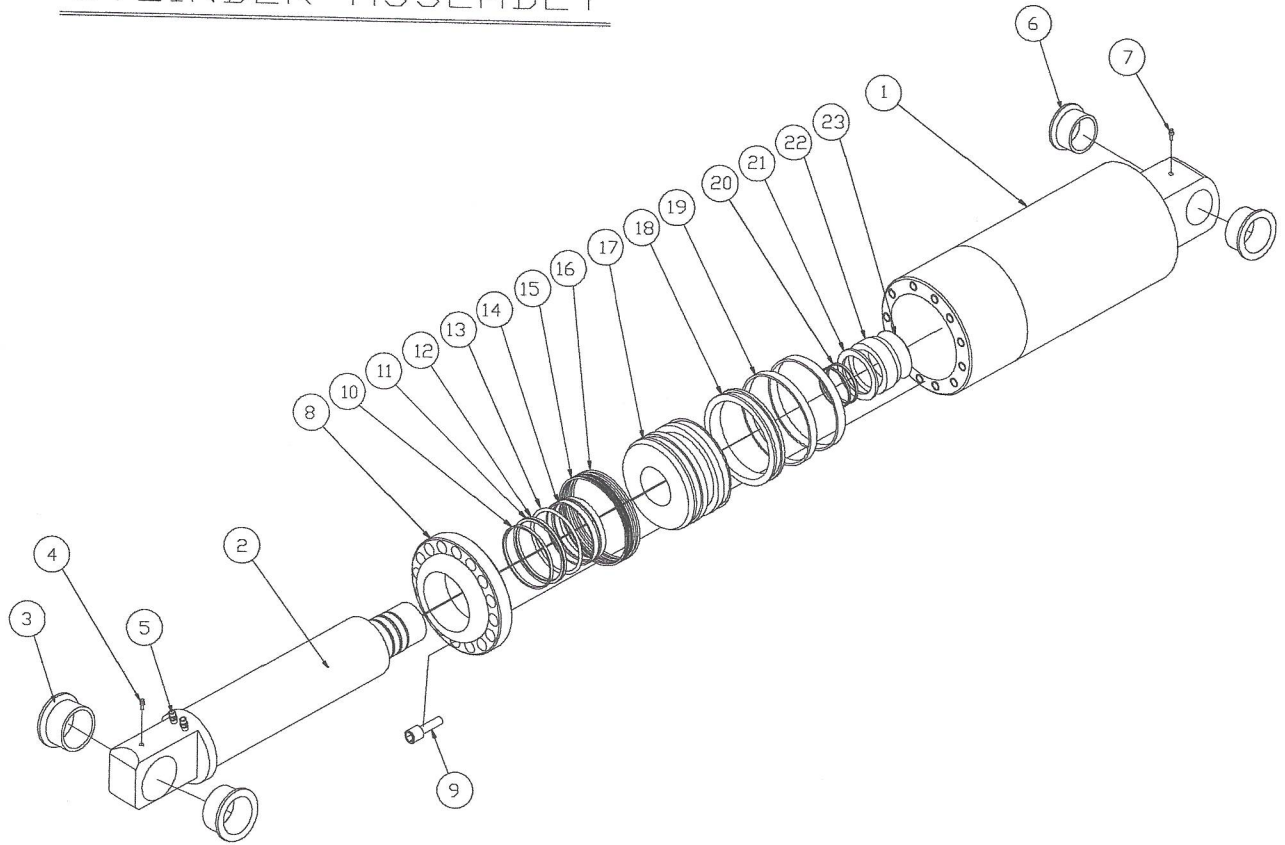

CYLINDER ASSEMBLY

PART LIST				
ITEM	PART NAME	PART NO	SPEC	QTY
1	CYLINDER TUBE	UR132-C001		1
2	ROD	UR132-C002		1
3	ROD BUSH	UR132-C003		2
4	GREASE NIPPLE	UR132-C004	PT 1/8"	1
5	LINE NIPPLE	UR132-C005	1"x#1004	2
6	CYLINDER HOLDER BUSH	UR132-C006		2
7	GREASE NIPPLE	UR132-C007	PT 1/8"	1
8	CYLINDER CAP	UR132-C008		1
9	CYLINDER CAP BOLT	UR132-C009	M20x55L	18
10	DUST SEAL	UR132-C010	180X193x7	1
11	ROD SEAL BACKUP RING	UR132-C011	180x200x3	1
12	ROD SEAL	UR132-C012	180x200x12	1
13	ROD SEAL	UR132-C013	180x195x8.1	1
14	ROD WEAR RING	UR132-C014	180x188x25	2
15	CYLINDER CAP O-RING B/R	UR132-C015	BG210	2
16	CYLINDER CAP O-RING	UR132-C016	210x220x1.9	2