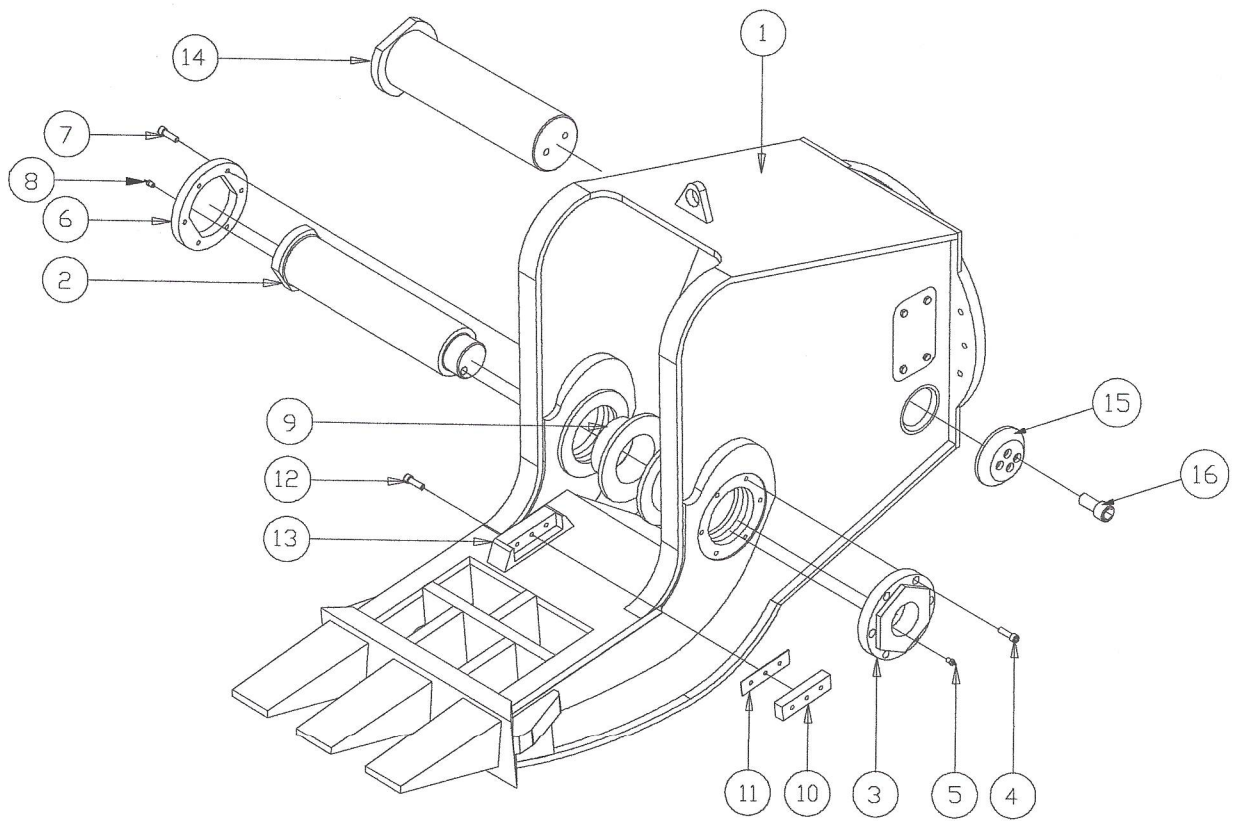

# PART LIST

FOR URC132RR

PART LIST			
ITEM	PART NAME		QTY
1	UPPER BRACKET		1
2	MAIN BODY		1
3	ARM BODY		1
4	CYLINDER		1
5	BOLT ON TOOTH PLATE		1

# URC132RR MAIN BODY ASSEMBLY

# URC132RR ROTATOR ASSEMBLY

1/2

PART LIST				
ITEM	PART NAME	PART NO	SPEC	QTY
1	MAIN BODY UPPER PLATE	UR132-R001		1
2	JOINT SHAFT	UR132-R002		1
3	JOINT SHAFT O-RING	UR132-R003	BP47	2
4	JOINT CYLINDER	UR132-R004		1
5	JOINT NIPPLE	UR132-R005	PT1" x#1004	2
6	JOINT SHAFT UPPER COLLER	UR132-R006		1
7	JOINT SEAL KIT	UR132-R007	MSB90	1kit
8	JOINT O-RING	UR132-R008	BP90	2
9	JOINT SHAFT BOTTOM COLLAR	UR132-R009		1
10	SNAP-RING	UR132-R010	C85	1
11	BRACKET UPPER PLATE	UR132-R011		1
12	SWING BEARRING	UR132-R012	800x70	1
13	BOTTOM BOLT	UR132-R013	M20x90	40
14	UPPER BOLT	UR132-R014	HEX M20x90	40
15	GREASE NIPPLE	UR132-R015	1/8"	1
16	SPEED UP V/V	UR132-R016		1
17	SPEED UP V/V BASE	UR132-R017		1
18	MAIN HOSE HOLDER	UR132-R018		2
19	MAIN HOSE NIPPLE	UR132-R019	1" x #4	1
20	HOSE FRANGE	UR132-R020		2
21	HOSE FRANGE BOLT	UR132-R021	M10x35L	8
22	SPEED UP V/V BOLT	UR132-R022	M16-120L	7
23	HYDRAULIC MOTOR	UR132-R023	DMT-500	1
24	PINION GEAR	UR132-R024		1
25	PINION GEAR LOCK BOLT	UR132-R025	M12z30L	1
26	NUT	UR132-R026	M14	8
27	BRAKE VALVE	UR132-R027		1
28	BRAKE VALVE NIPPLE	UR132-R028	1/2"	2
29	MOTOR LINE HOSE	UR132-R029	1/2"	2

# URC132RR ARM BODY ASSEMBLE

URC132RR ARM BODY

PART LIST				
ITEM	PART NAME	PART NO	SPEC	QTY
1	ARM BODY	UR132-A001		1
2	ARM MAIN BUSH	UR132-A002		2
3	BLADE	UR132-A003		1
4	BLADE SHIM	UR132-A004		1
5	BLADE HOUSING	UR132-A005		1
6	" BOLT	UR132-A006	M14x50L	3
7	ARM PIN	UR132-A007		1
8	ARM SIDE BUSH	UR132-A008		2
9	ARM PIN CAP	UR132-A009		1
10	" BOLT	UR132-A010	M12x35L	2
11	BOLT ON TOOTH PLATE	UR132-A011		1
12	BOLT ON TOOTH PLATE BOLT	UR132-A012	M30x70L	8
13	" WASHER	UR132-A013		8
14				
15				
16				
17				
18				
19				
20				
21				
22				
23				
24				
25				