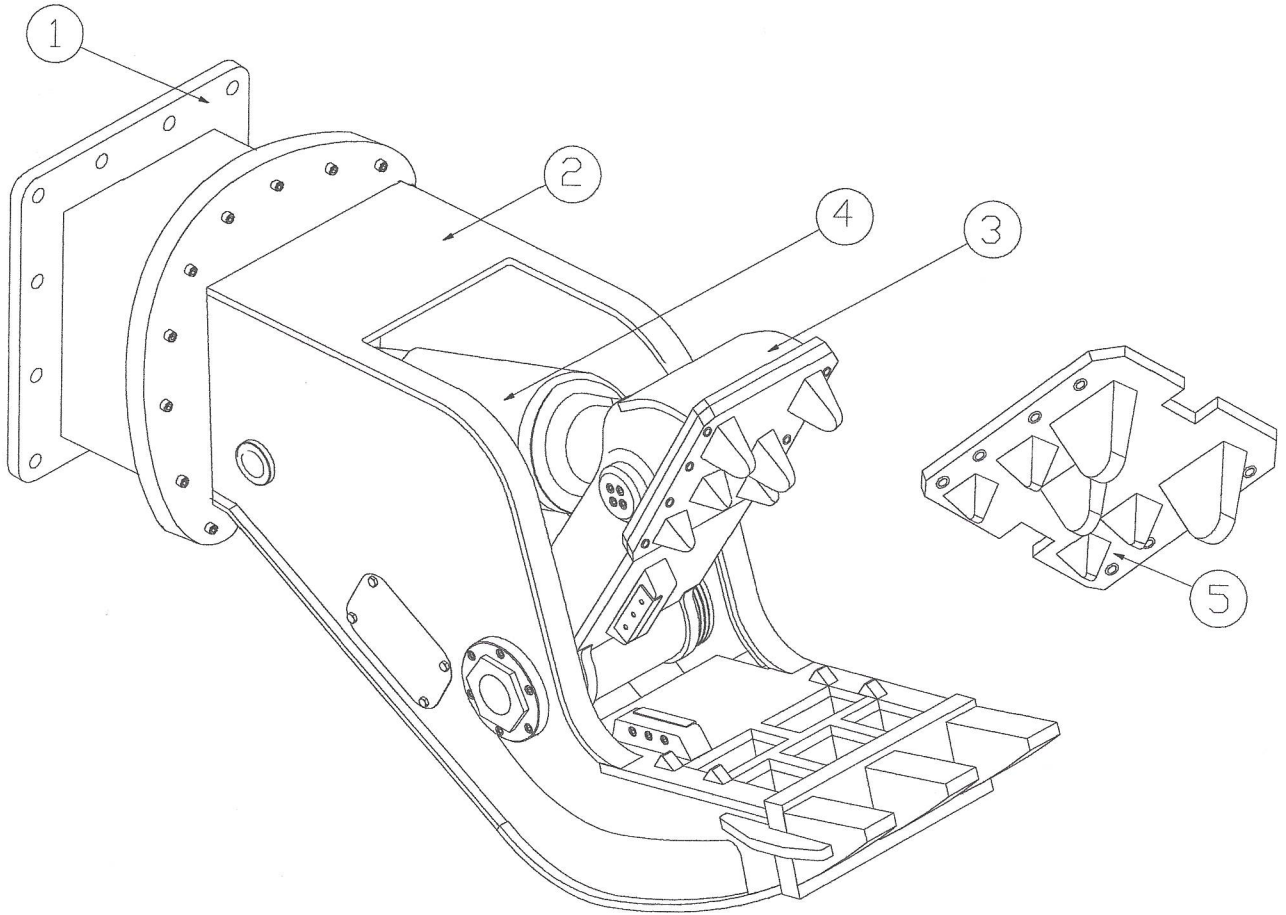

# PART LIST

FOR URC132RR

PART LIST			
ITEM	PART NAME		QTY
1	UPPER BRACKET		1
2	MAIN BODY		1
3	ARM BODY		1
4	CYLINDER		1
5	BOLT ON TOOTH PLATE		1

# URC132RR MAIN BODY ASSEMBLY

# URC132RR ARM BODY ASSEMBLE

URC132RR ARM BODY

PART LIST				
ITEM	PART NAME	PART NO	SPEC	QTY
1	ARM BODY	UR132-A001		1
2	ARM MAIN BUSH	UR132-A002		2
3	BLADE	UR132-A003		1
4	BLADE SHIM	UR132-A004		1
5	BLADE HOUSING	UR132-A005		1
6	" BOLT	UR132-A006	M14x50L	3
7	ARM PIN	UR132-A007		1
8	ARM SIDE BUSH	UR132-A008		2
9	ARM PIN CAP	UR132-A009		1
10	" BOLT	UR132-A010	M12x35L	2
11	BOLT ON TOOTH PLATE	UR132-A011		1
12	BOLT ON TOOTH PLATE BOLT	UR132-A012	M30x70L	8
13	" WASHER	UR132-A013		8
14				
15				
16				
17				
18				
19				
20				
21				
22				
23				
24				
25				