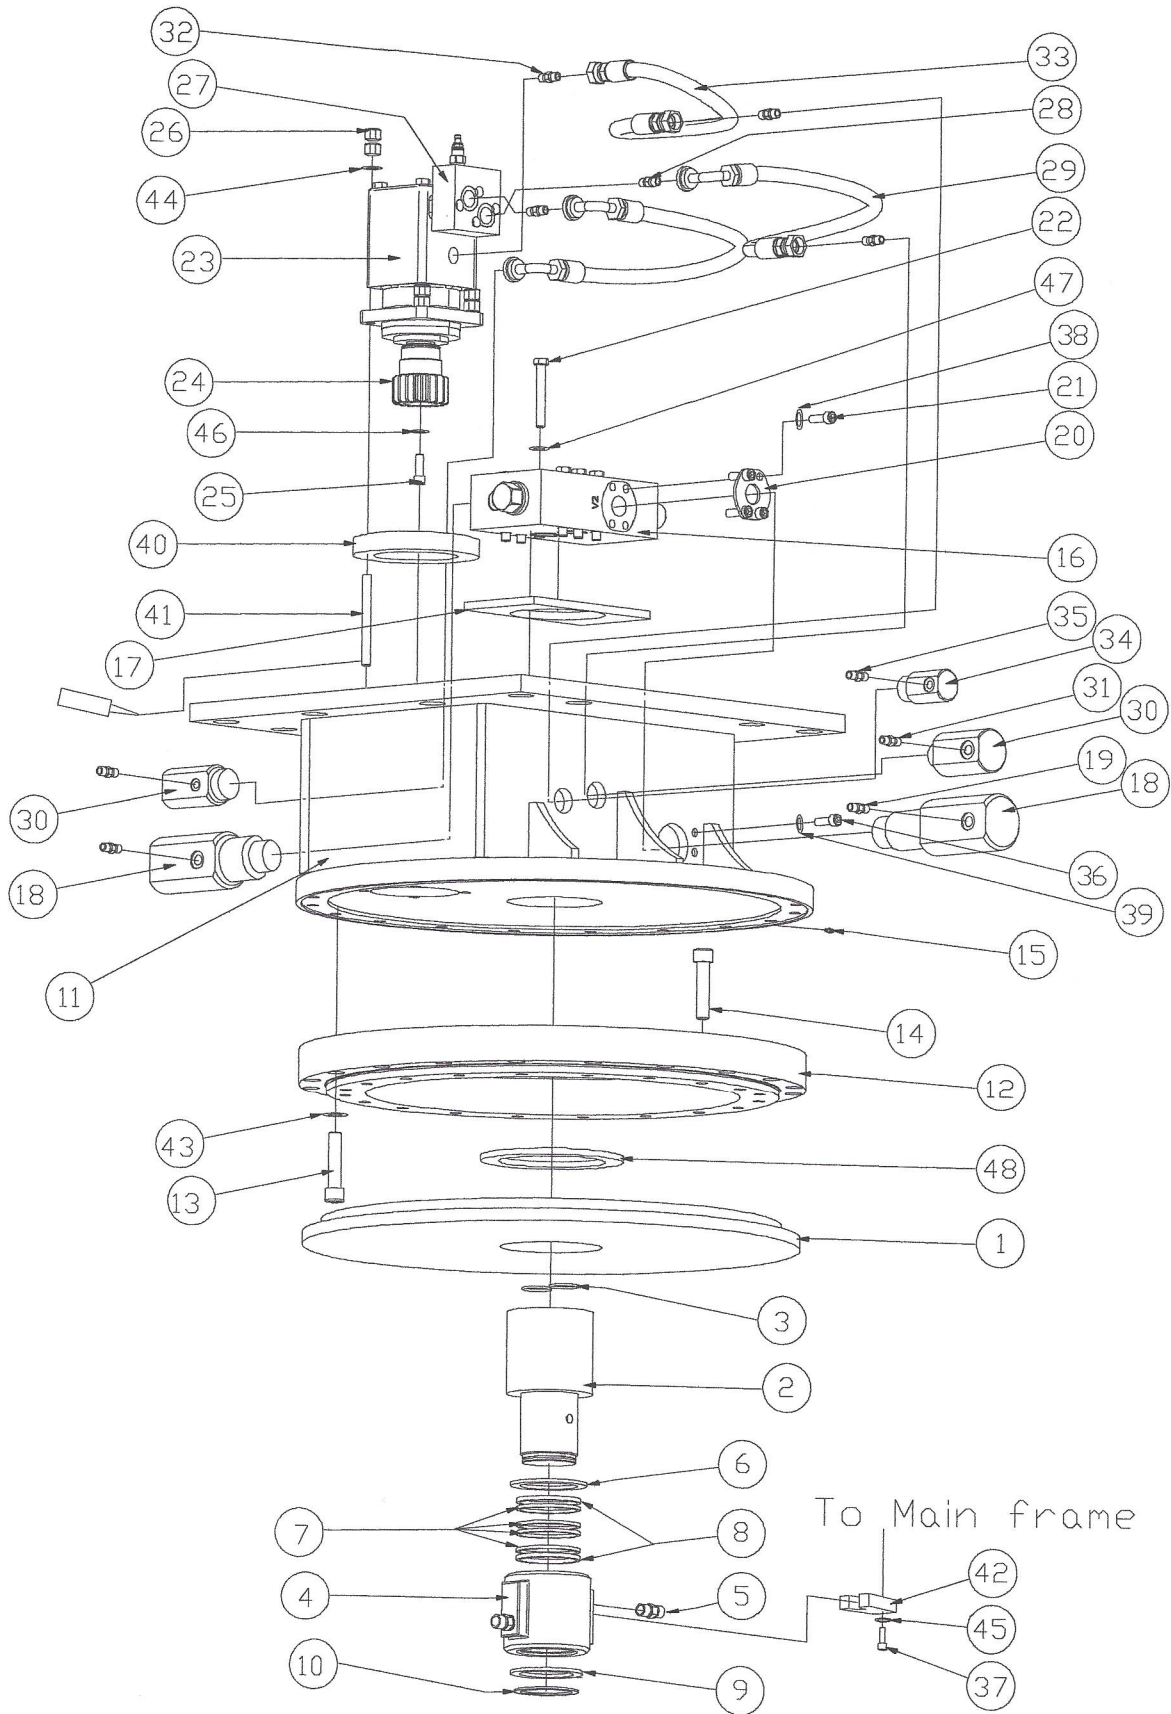

# PART LIST

FOR URC132RR

PART LIST			
ITEM	PART NAME		QTY
1	UPPER BRACKET		1
2	MAIN BODY		1
3	ARM BODY		1
4	CYLINDER		1
5	BOLT ON TOOTH PLATE		1

# URC132RR MAIN BODY ASSEMBLY

# URC132RR ROTATOR ASSEMBLY

1/2

PART LIST				
ITEM	PART NAME	PART NO	SPEC	QTY
1	MAIN BODY UPPER PLATE	UR132-R001		1
2	JOINT SHAFT	UR132-R002		1
3	JOINT SHAFT O-RING	UR132-R003	BP47	2
4	JOINT CYLINDER	UR132-R004		1
5	JOINT NIPPLE	UR132-R005	PT1" x#1004	2
6	JOINT SHAFT UPPER COLLER	UR132-R006		1
7	JOINT SEAL KIT	UR132-R007	MSB90	1kit
8	JOINT O-RING	UR132-R008	BP90	2
9	JOINT SHAFT BOTTOM COLLAR	UR132-R009		1
10	SNAP-RING	UR132-R010	C85	1
11	BRACKET UPPER PLATE	UR132-R011		1
12	SWING BEARRING	UR132-R012	800x70	1
13	BOTTOM BOLT	UR132-R013	M20x90	40
14	UPPER BOLT	UR132-R014	HEX M20x90	40
15	GREASE NIPPLE	UR132-R015	1/8"	1
16	SPEED UP V/V	UR132-R016		1
17	SPEED UP V/V BASE	UR132-R017		1
18	MAIN HOSE HOLDER	UR132-R018		2
19	MAIN HOSE NIPPLE	UR132-R019	1" x #4	1
20	HOSE FRANGE	UR132-R020		2
21	HOSE FRANGE BOLT	UR132-R021	M10x35L	8
22	SPEED UP V/V BOLT	UR132-R022	M16-120L	7
23	HYDRAULIC MOTOR	UR132-R023	DMT-500	1
24	PINION GEAR	UR132-R024		1
25	PINION GEAR LOCK BOLT	UR132-R025	M12z30L	1
26	NUT	UR132-R026	M14	8
27	BRAKE VALVE	UR132-R027		1
28	BRAKE VALVE NIPPLE	UR132-R028	1/2"	2
29	MOTOR LINE HOSE	UR132-R029	1/2"	2

# URC132RR ARM BODY ASSEMBLE

URC132RR ARM BODY

PART LIST				
ITEM	PART NAME	PART NO	SPEC	QTY
1	ARM BODY	UR132-A001		1
2	ARM MAIN BUSH	UR132-A002		2
3	BLADE	UR132-A003		1
4	BLADE SHIM	UR132-A004		1
5	BLADE HOUSING	UR132-A005		1
6	" BOLT	UR132-A006	M14x50L	3
7	ARM PIN	UR132-A007		1
8	ARM SIDE BUSH	UR132-A008		2
9	ARM PIN CAP	UR132-A009		1
10	" BOLT	UR132-A010	M12x35L	2
11	BOLT ON TOOTH PLATE	UR132-A011		1
12	BOLT ON TOOTH PLATE BOLT	UR132-A012	M30x70L	8
13	" WASHER	UR132-A013		8
14				
15				
16				
17				
18				
19				
20				
21				
22				
23				
24				
25				