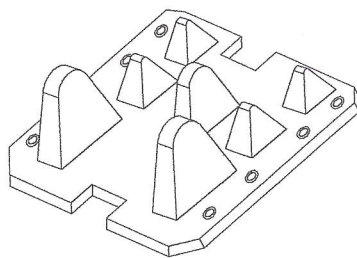

# PART LIST

FOR URC132RR

PART LIST			
ITEM	PART NAME		QTY
1	UPPER BRACKET		1
2	MAIN BODY		1
3	ARM BODY		1
4	CYLINDER		1
5	BOLT ON TOOTH PLATE		1

# URC132RR MAIN BODY ASSEMBLY

# URC132RR ROTATOR ASSEMBLY

1/2

PART LIST				
ITEM	PART NAME	PART NO	SPEC	QTY
1	MAIN BODY UPPER PLATE	UR132-R001		1
2	JOINT SHAFT	UR132-R002		1
3	JOINT SHAFT O-RING	UR132-R003	BP47	2
4	JOINT CYLINDER	UR132-R004		1
5	JOINT NIPPLE	UR132-R005	PT1" x#1004	2
6	JOINT SHAFT UPPER COLLER	UR132-R006		1
7	JOINT SEAL KIT	UR132-R007	MSB90	1kit
8	JOINT O-RING	UR132-R008	BP90	2
9	JOINT SHAFT BOTTOM COLLAR	UR132-R009		1
10	SNAP-RING	UR132-R010	C85	1
11	BRACKET UPPER PLATE	UR132-R011		1
12	SWING BEARRING	UR132-R012	800x70	1
13	BOTTOM BOLT	UR132-R013	M20x90	40
14	UPPER BOLT	UR132-R014	HEX M20x90	40
15	GREASE NIPPLE	UR132-R015	1/8"	1
16	SPEED UP V/V	UR132-R016		1
17	SPEED UP V/V BASE	UR132-R017		1
18	MAIN HOSE HOLDER	UR132-R018		2
19	MAIN HOSE NIPPLE	UR132-R019	1" x #4	1
20	HOSE FRANGE	UR132-R020		2
21	HOSE FRANGE BOLT	UR132-R021	M10x35L	8
22	SPEED UP V/V BOLT	UR132-R022	M16-120L	7
23	HYDRAULIC MOTOR	UR132-R023	DMT-500	1
24	PINION GEAR	UR132-R024		1
25	PINION GEAR LOCK BOLT	UR132-R025	M12z30L	1
26	NUT	UR132-R026	M14	8
27	BRAKE VALVE	UR132-R027		1
28	BRAKE VALVE NIPPLE	UR132-R028	1/2"	2
29	MOTOR LINE HOSE	UR132-R029	1/2"	2

# URC132RR ARM BODY ASSEMBLE

URC132RR ARM BODY

PART LIST				
ITEM	PART NAME	PART NO	SPEC	QTY
1	ARM BODY	UR132-A001		1
2	ARM MAIN BUSH	UR132-A002		2
3	BLADE	UR132-A003		1
4	BLADE SHIM	UR132-A004		1
5	BLADE HOUSING	UR132-A005		1
6	" BOLT	UR132-A006	M14x50L	3
7	ARM PIN	UR132-A007		1
8	ARM SIDE BUSH	UR132-A008		2
9	ARM PIN CAP	UR132-A009		1
10	" BOLT	UR132-A010	M12x35L	2
11	BOLT ON TOOTH PLATE	UR132-A011		1
12	BOLT ON TOOTH PLATE BOLT	UR132-A012	M30x70L	8
13	" WASHER	UR132-A013		8
14				
15				
16				
17				
18				
19				
20				
21				
22				
23				
24				
25				